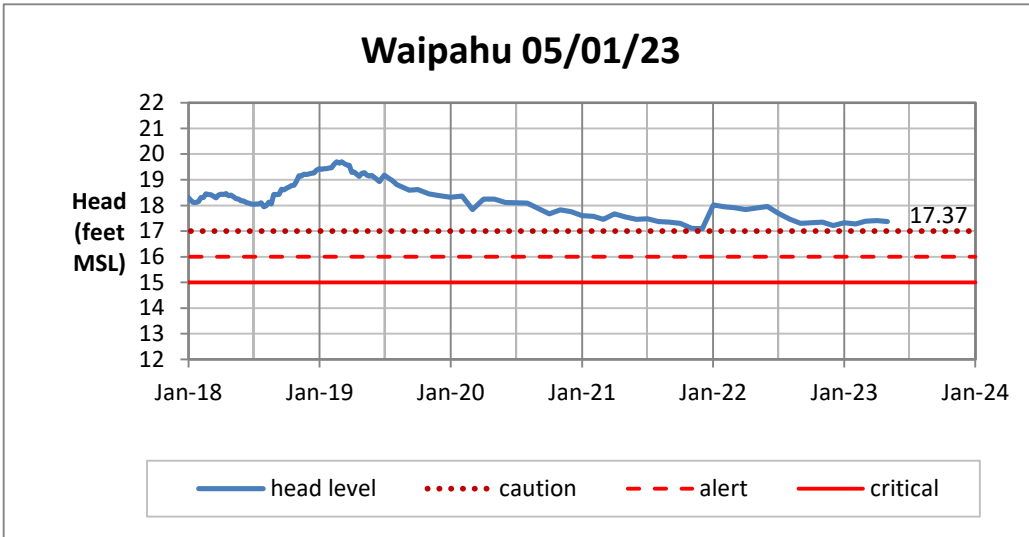

Head Report

Head Report

Head Report

Head Report

Head Report

HONOLULU WATERSHED AREA Rainfall Intake

Monthly Production