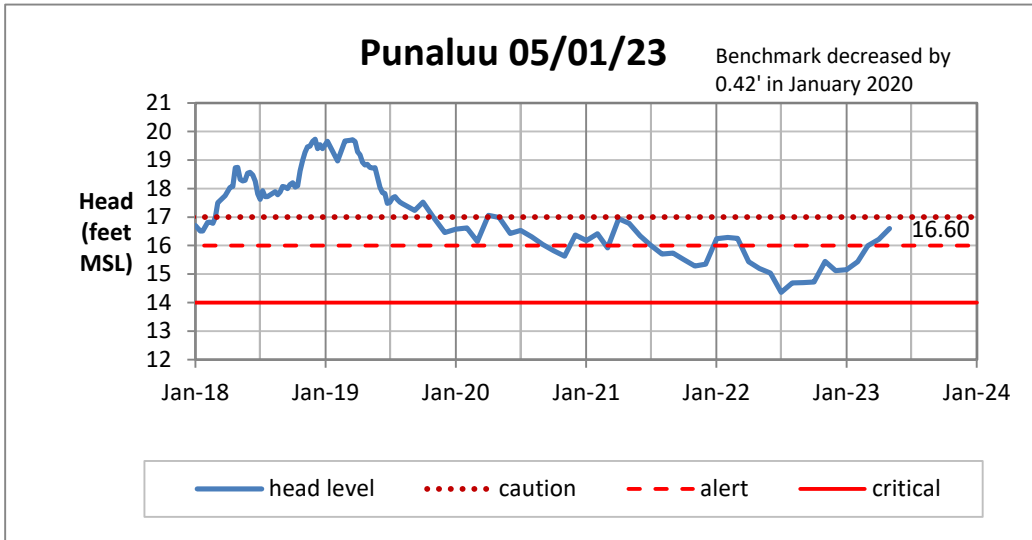

Head Report

Head Report

Head Report

Head Report

Head Report

HONOLULU WATERSHED AREA Rainfall Intake

Monthly Production