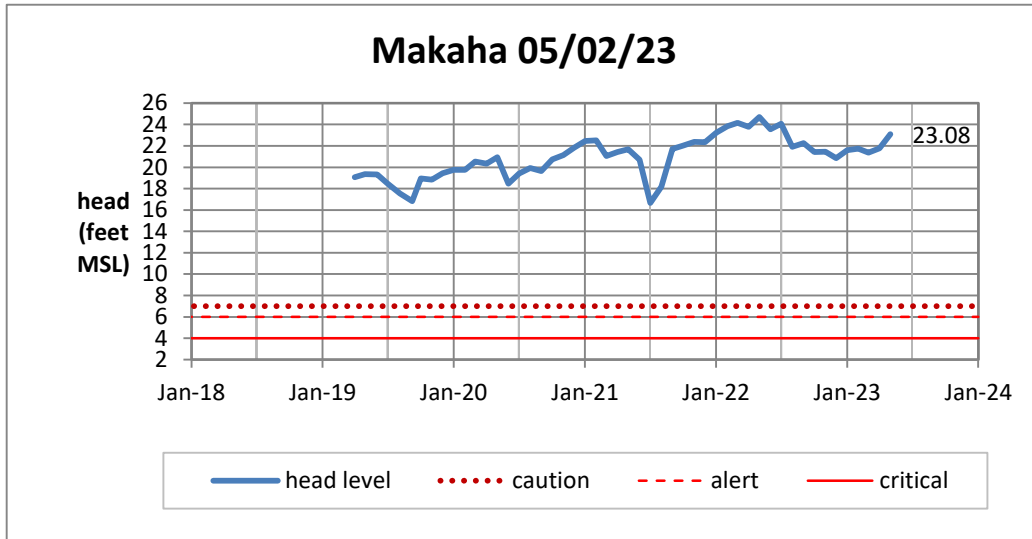

Head Report

Head Report

Head Report

Head Report

Head Report

HONOLULU WATERSHED AREA Rainfall Intake

Monthly Production