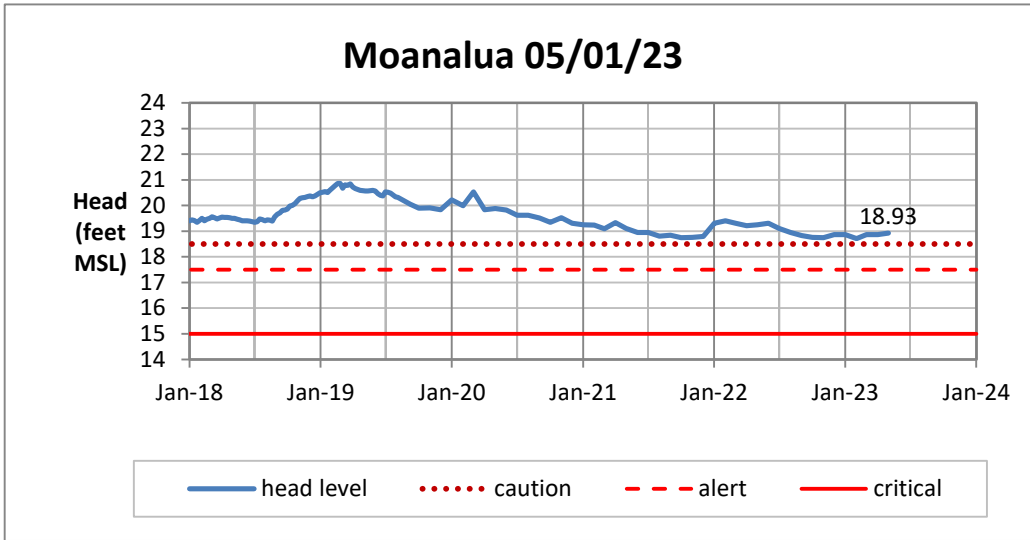

Head Report

Head Report

Head Report

Head Report

Head Report

HONOLULU WATERSHED AREA Rainfall Intake

Monthly Production