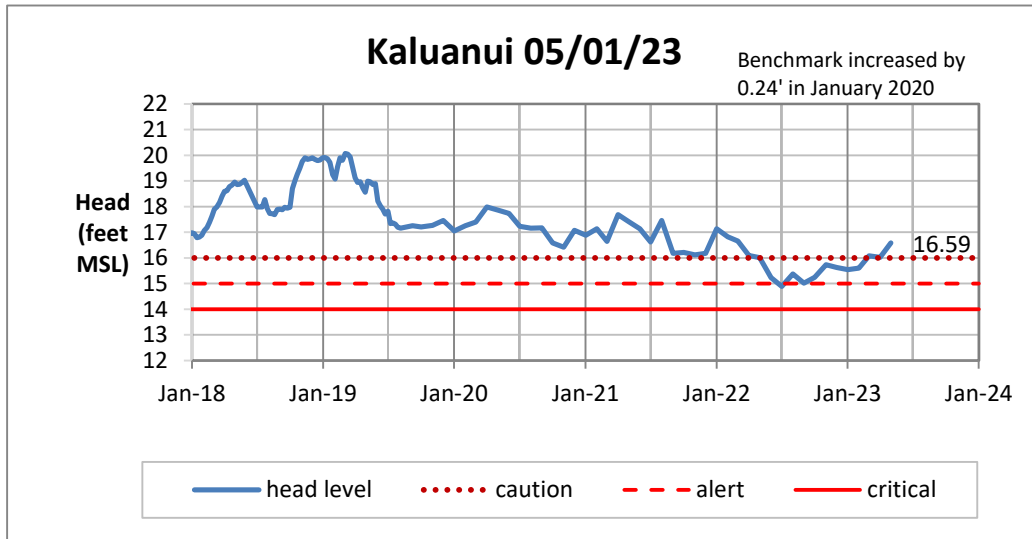

Head Report

Head Report

Head Report

Head Report

Head Report

HONOLULU WATERSHED AREA Rainfall Intake

Monthly Production