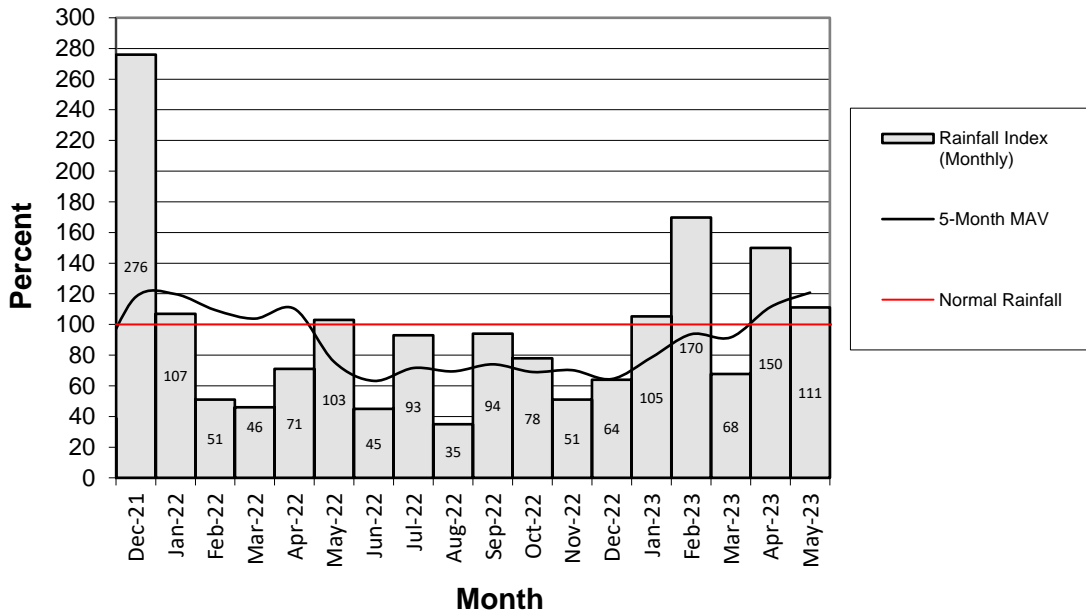

Head Report

Head Report

Head Report

Head Report

Head Report

HONOLULU WATERSHED AREA Rainfall Intake

Monthly Production