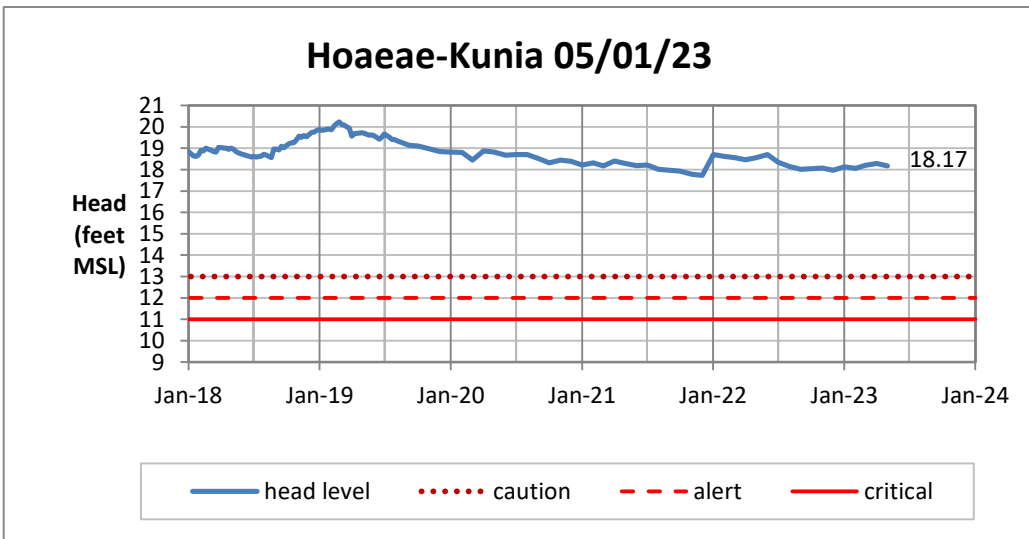

Head Report

Head Report

Head Report

Head Report

Head Report

HONOLULU WATERSHED AREA Rainfall Intake

Monthly Production