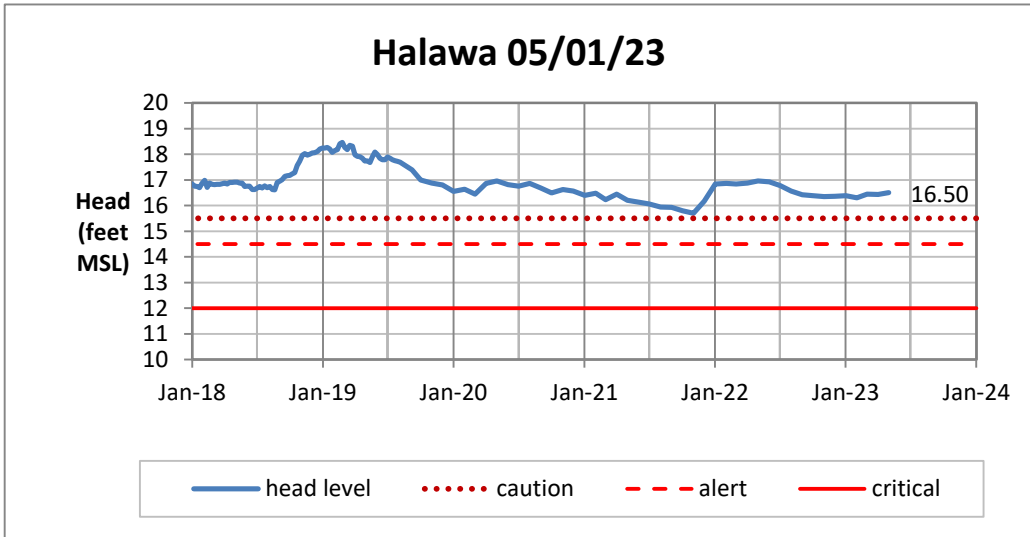

Head Report

Head Report

Head Report

Head Report

Head Report

HONOLULU WATERSHED AREA Rainfall Intake

Monthly Production