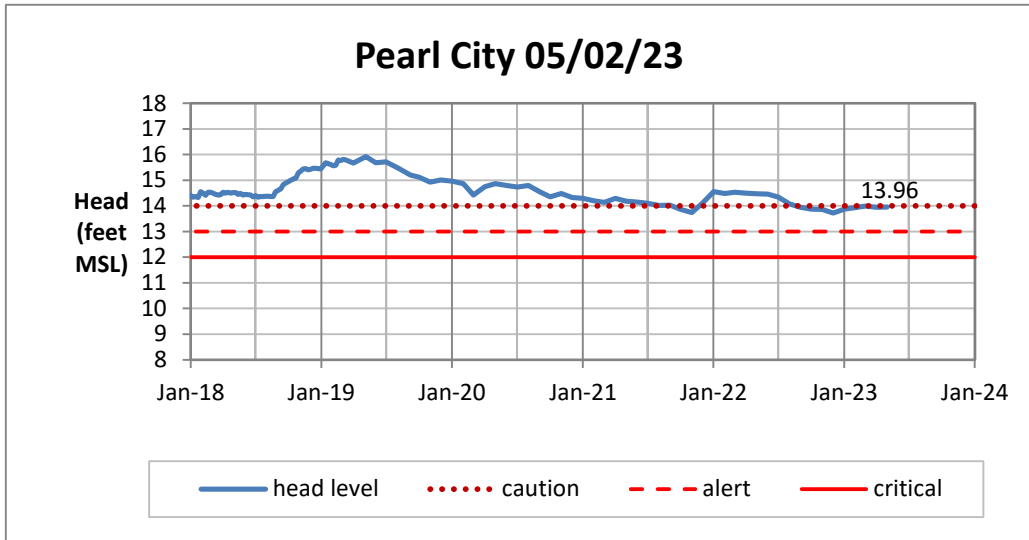

Head Report

Head Report

Head Report

Head Report

Head Report

HONOLULU WATERSHED AREA Rainfall Intake

Monthly Production