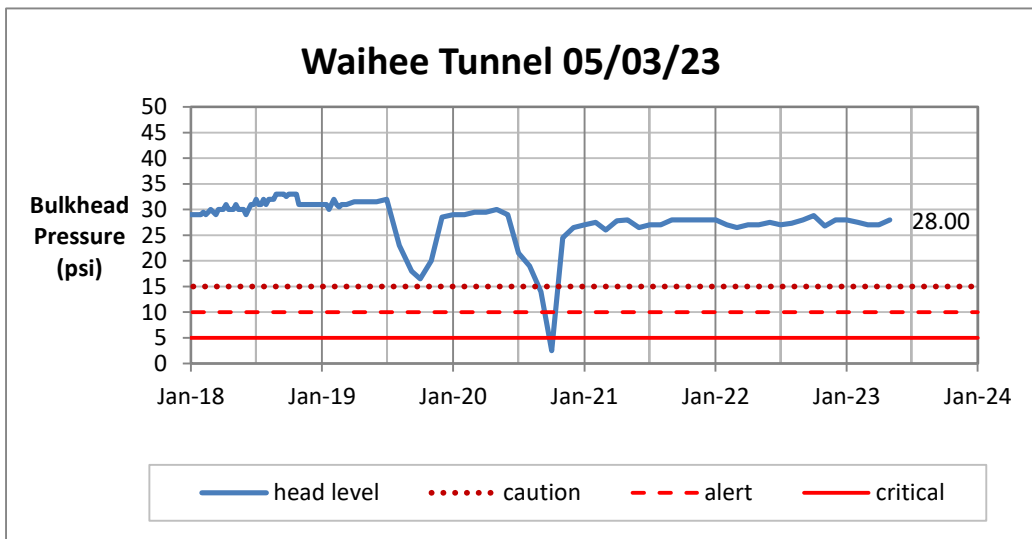

Head Report

Head Report

Head Report

Head Report

Head Report

HONOLULU WATERSHED AREA Rainfall Intake

Monthly Production