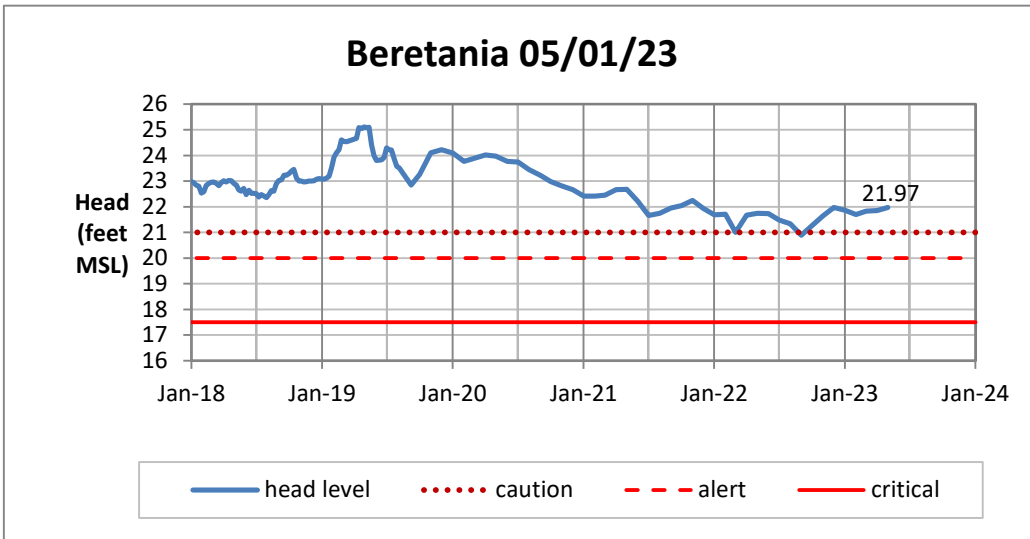

Head Report

Head Report

Head Report

Head Report

Head Report

HONOLULU WATERSHED AREA Rainfall Intake

Monthly Production