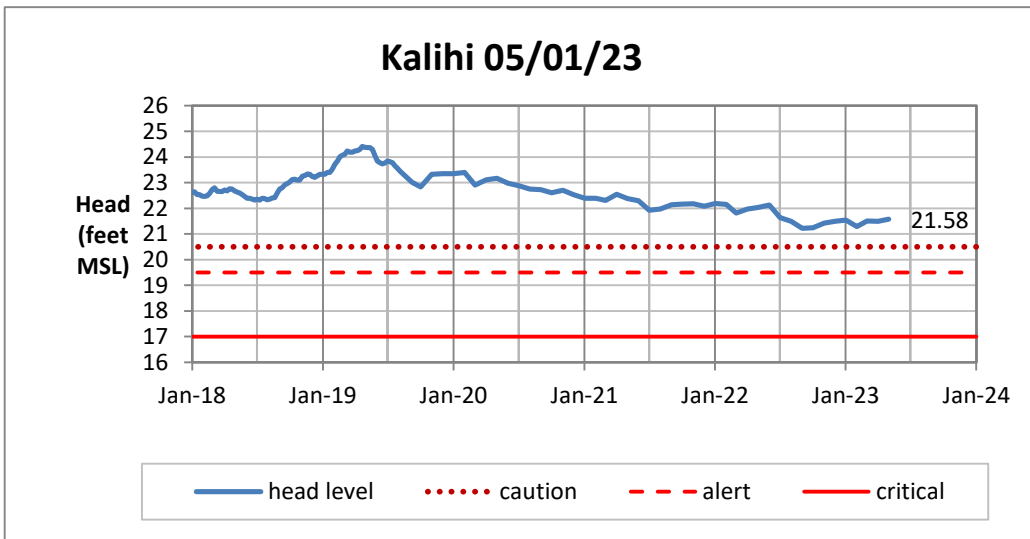

Head Report

Head Report

Head Report

Head Report

Head Report

HONOLULU WATERSHED AREA Rainfall Intake

Monthly Production