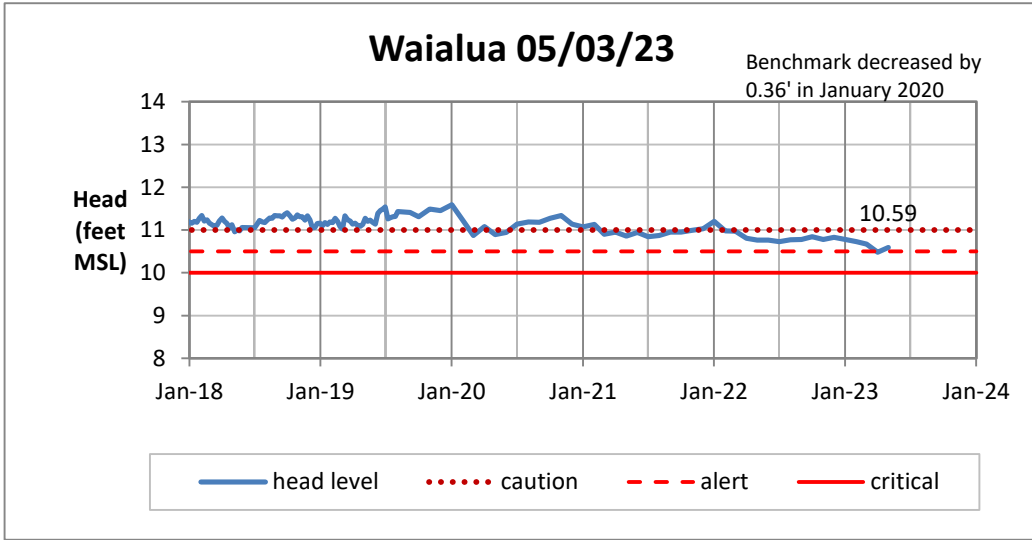

Head Report

Head Report

Head Report

Head Report

Head Report

HONOLULU WATERSHED AREA Rainfall Intake

Monthly Production