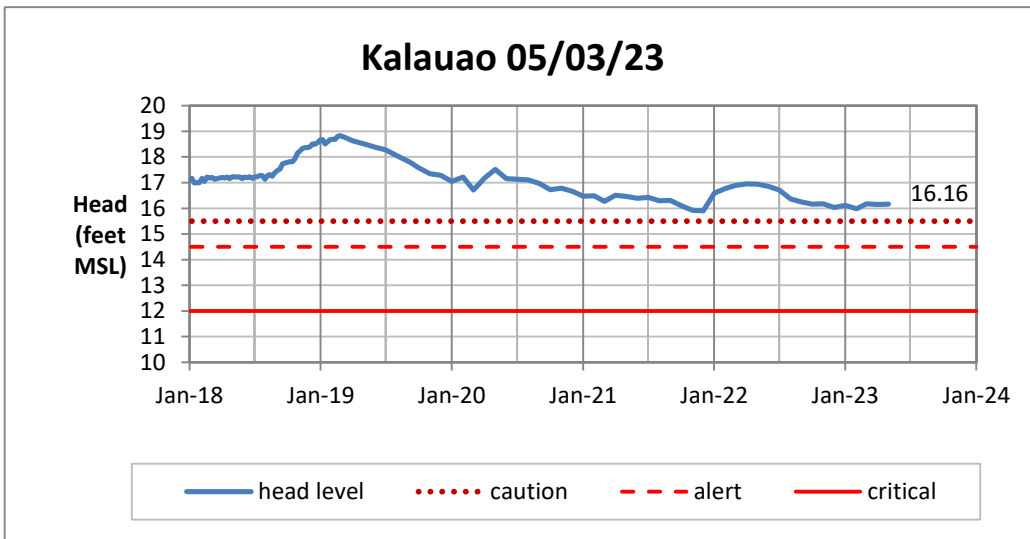

Head Report

Head Report

Head Report

Head Report

Head Report

HONOLULU WATERSHED AREA Rainfall Intake

Monthly Production