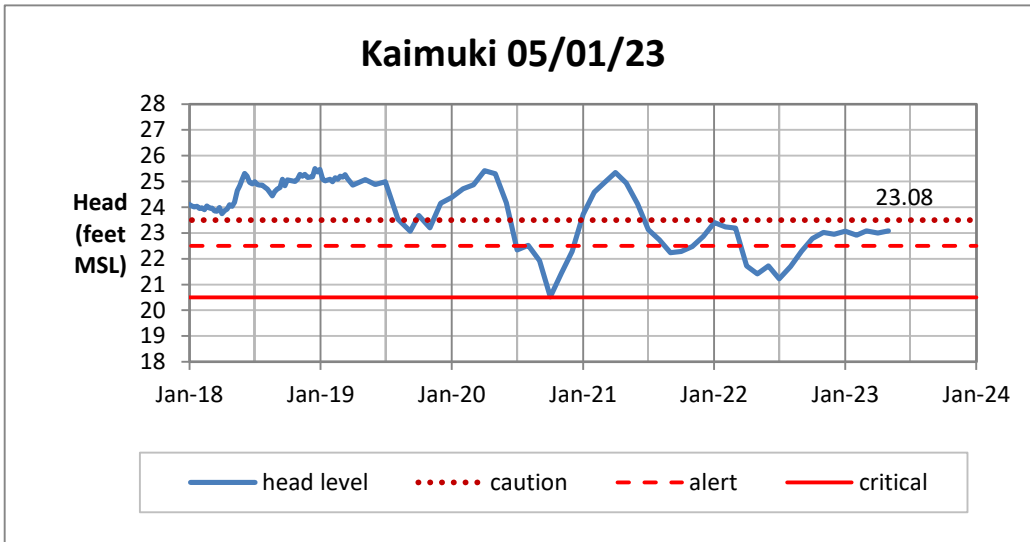

Head Report

Head Report

Head Report

Head Report

Head Report

HONOLULU WATERSHED AREA Rainfall Intake

Monthly Production