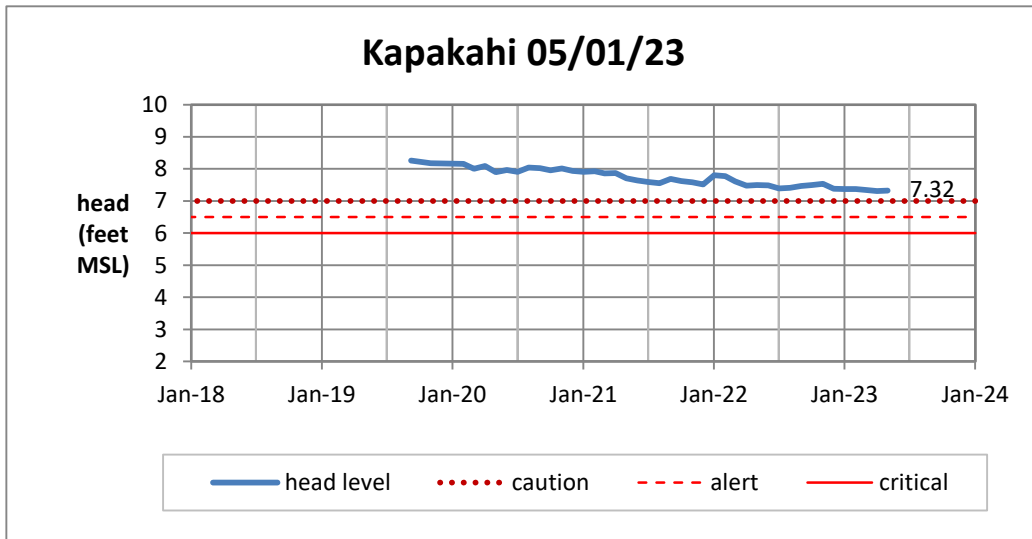

Head Report

Head Report

Head Report

Head Report

Head Report

HONOLULU WATERSHED AREA Rainfall Intake

Monthly Production