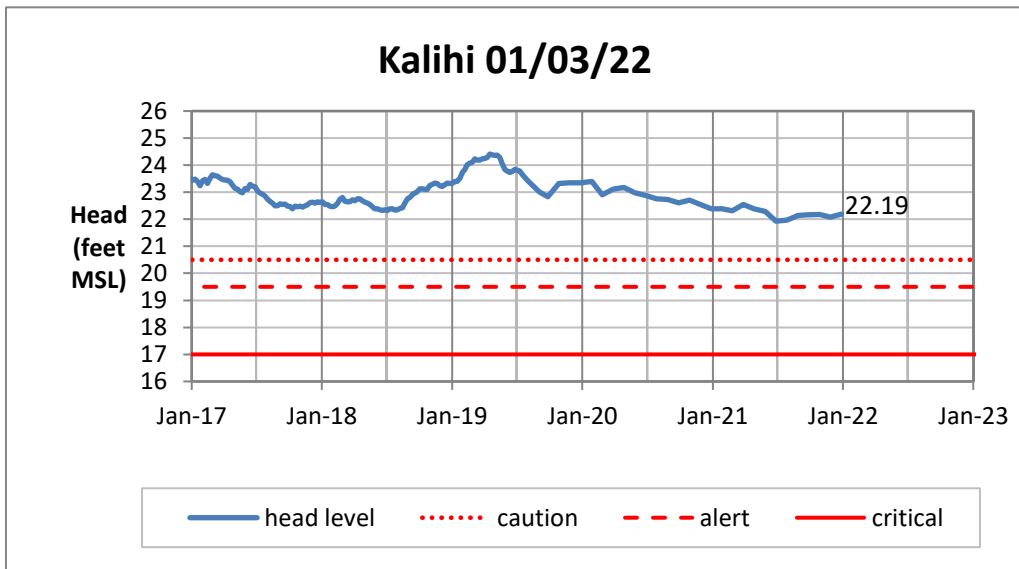

Head Report

Head Report

Head Report

Head Report

Head Report

HONOLULU WATERSHED AREA Rainfall Intake

Monthly Production