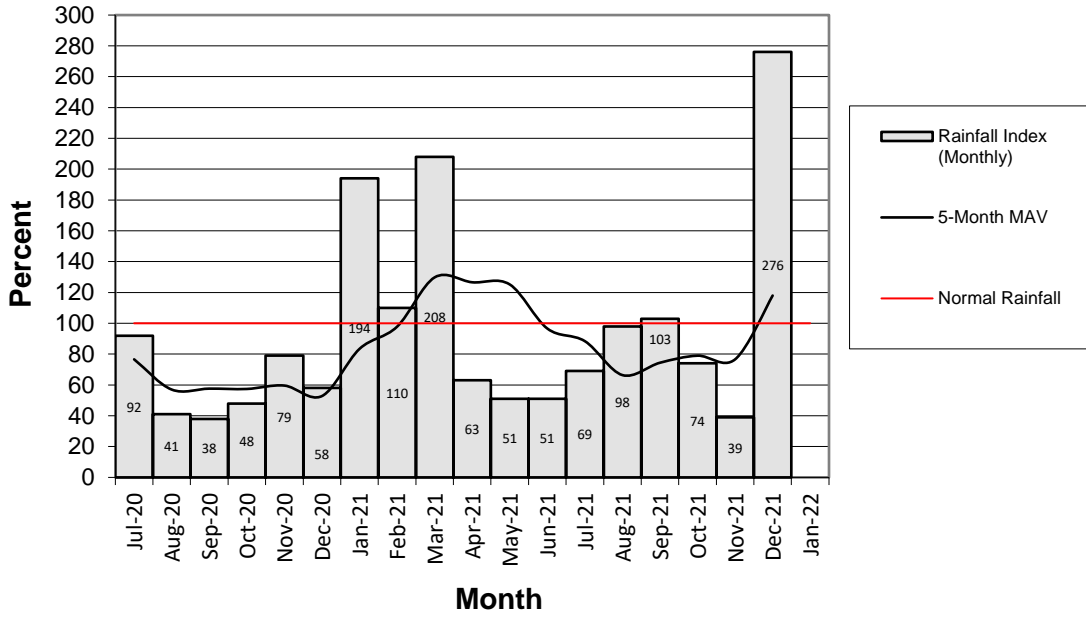

Head Report

Head Report

Head Report

Head Report

Head Report

HONOLULU WATERSHED AREA Rainfall Intake

Monthly Production