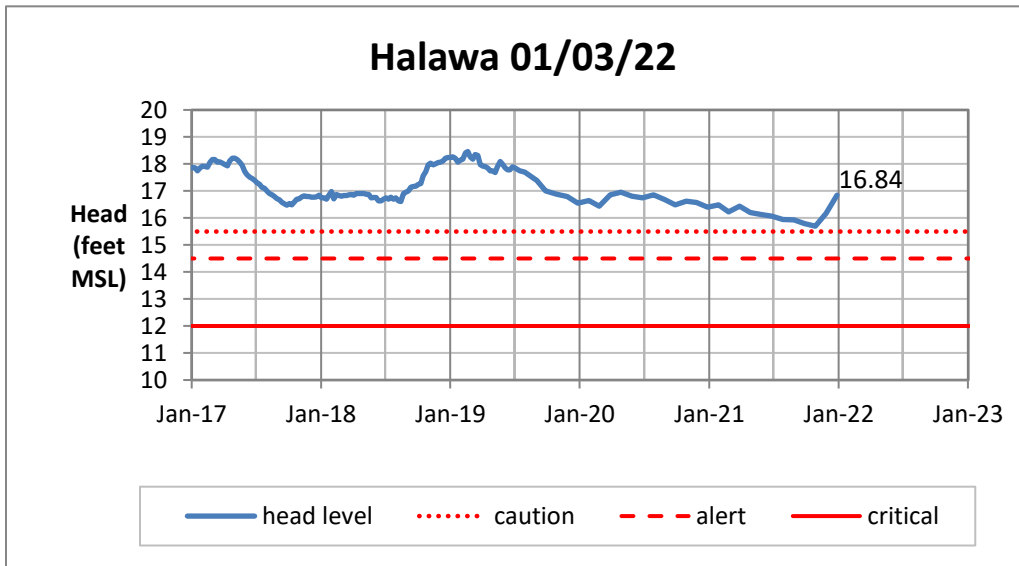

Head Report

Head Report

Head Report

Head Report

Head Report

HONOLULU WATERSHED AREA Rainfall Intake

Monthly Production