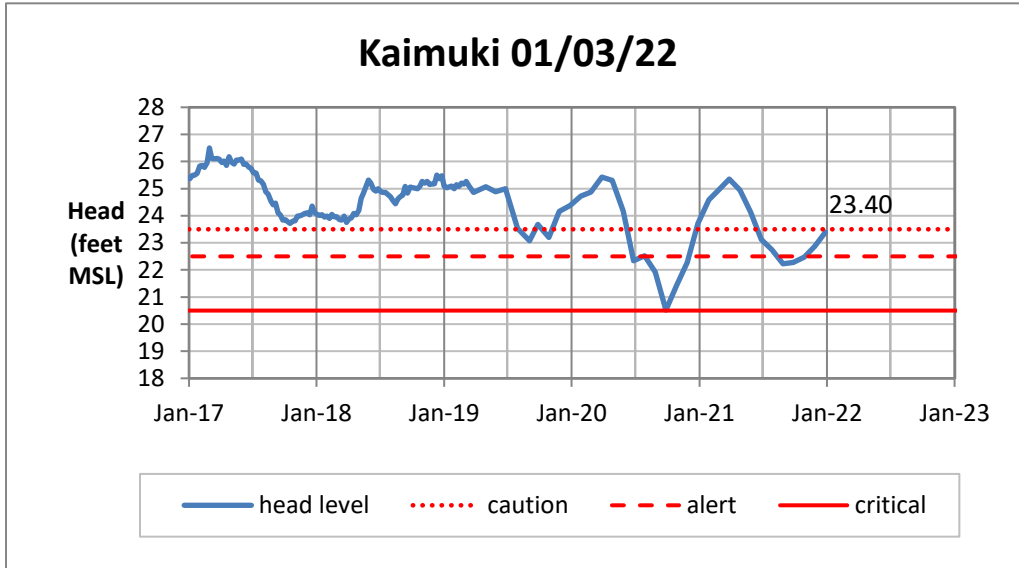

Head Report

Head Report

Head Report

Head Report

Head Report

HONOLULU WATERSHED AREA Rainfall Intake

Monthly Production