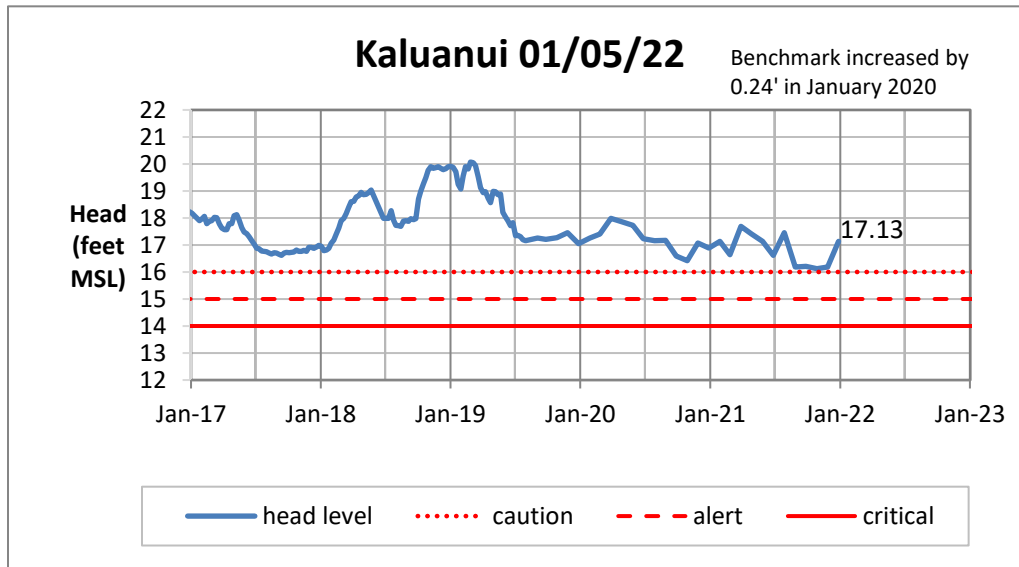

Head Report

Head Report

Head Report

Head Report

Head Report

HONOLULU WATERSHED AREA Rainfall Intake

Monthly Production