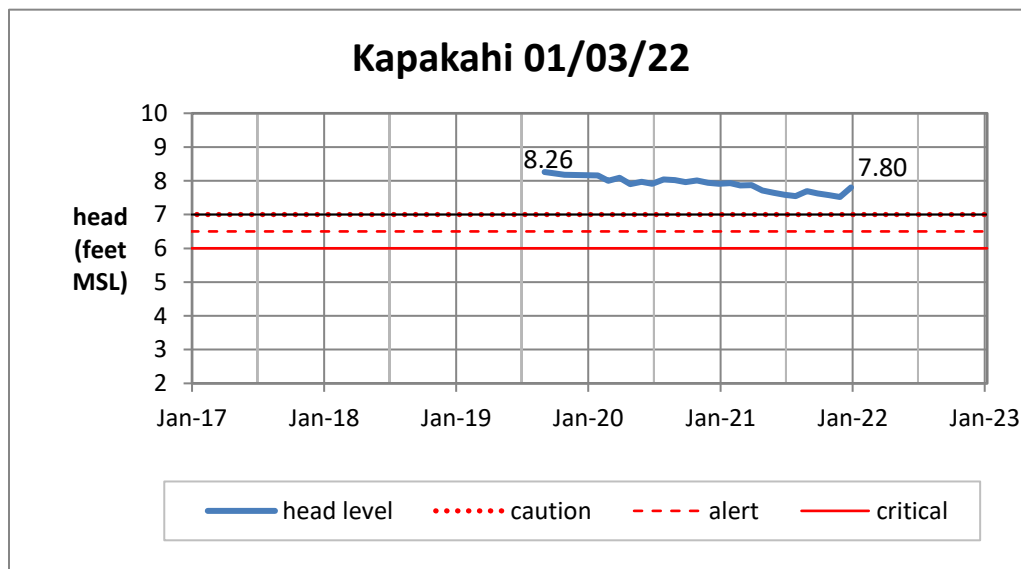

Head Report

Head Report

Head Report

Head Report

Head Report

HONOLULU WATERSHED AREA Rainfall Intake

Monthly Production