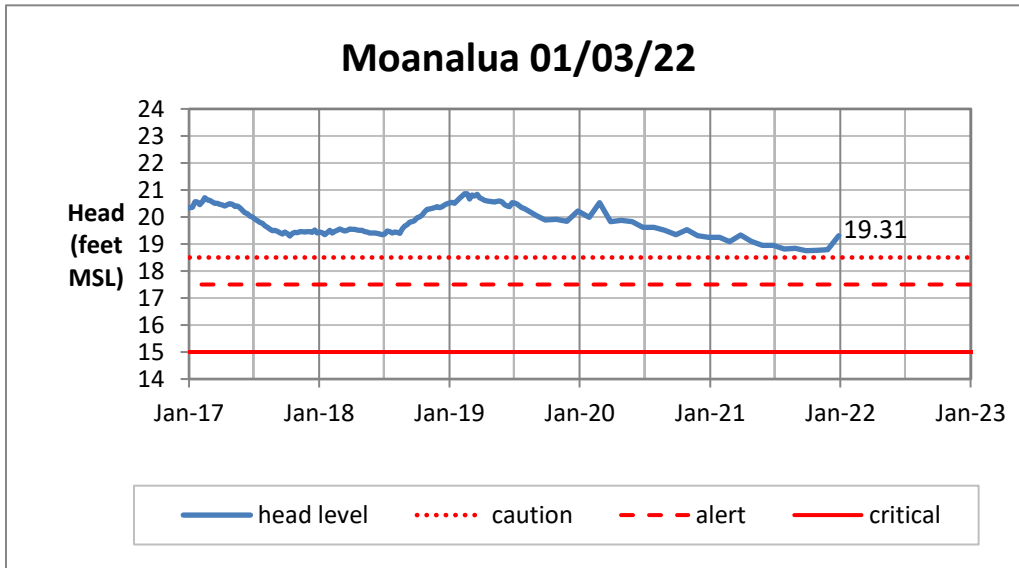

Head Report

Head Report

Head Report

Head Report

Head Report

HONOLULU WATERSHED AREA Rainfall Intake

Monthly Production