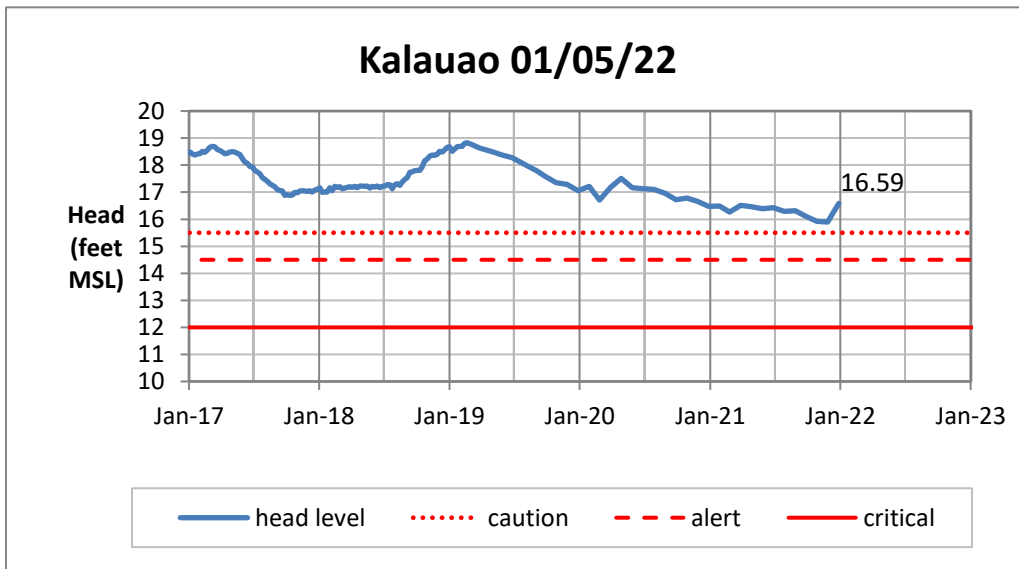

Head Report

Head Report

Head Report

Head Report

Head Report

HONOLULU WATERSHED AREA Rainfall Intake

Monthly Production