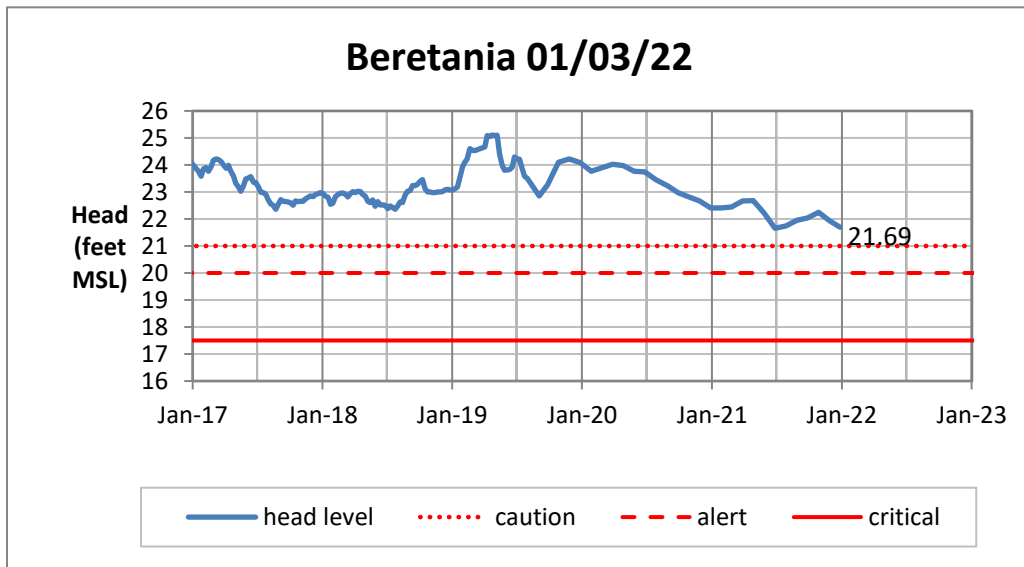

Head Report

Head Report

Head Report

Head Report

Head Report

HONOLULU WATERSHED AREA Rainfall Intake

Monthly Production