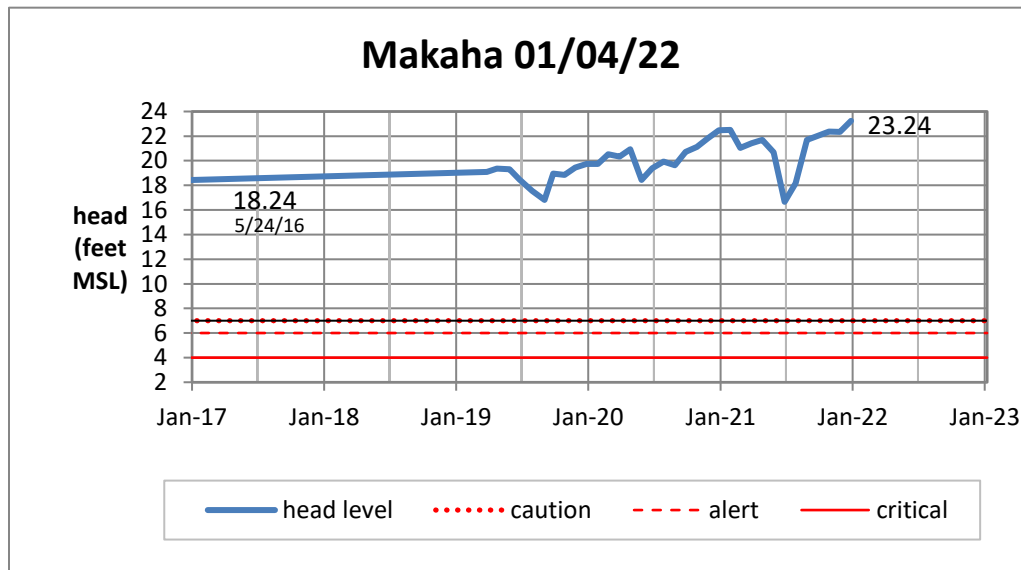

Head Report

Head Report

Head Report

Head Report

Head Report

HONOLULU WATERSHED AREA Rainfall Intake

Monthly Production