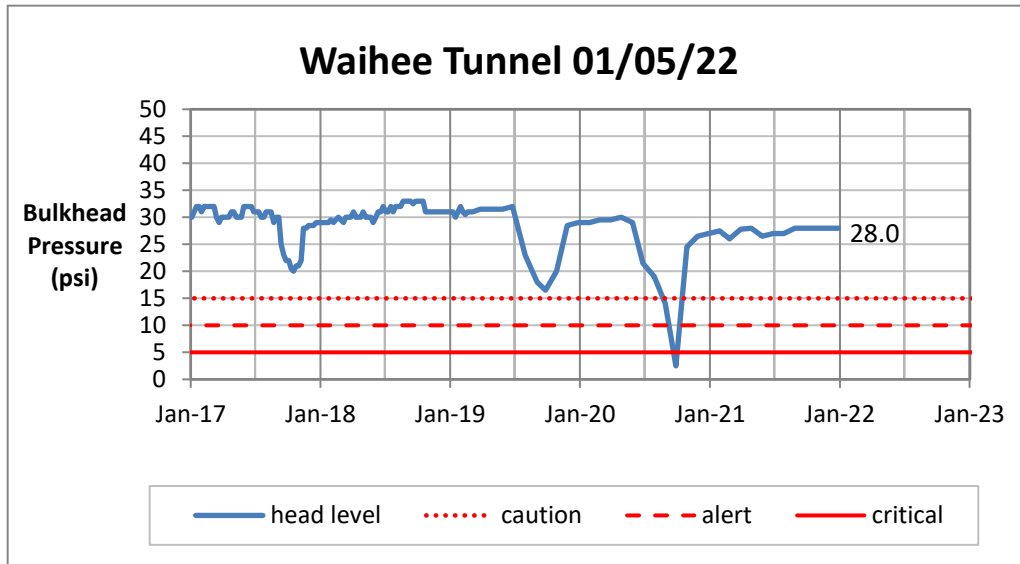

Head Report

Head Report

Head Report

Head Report

Head Report

HONOLULU WATERSHED AREA Rainfall Intake

Monthly Production