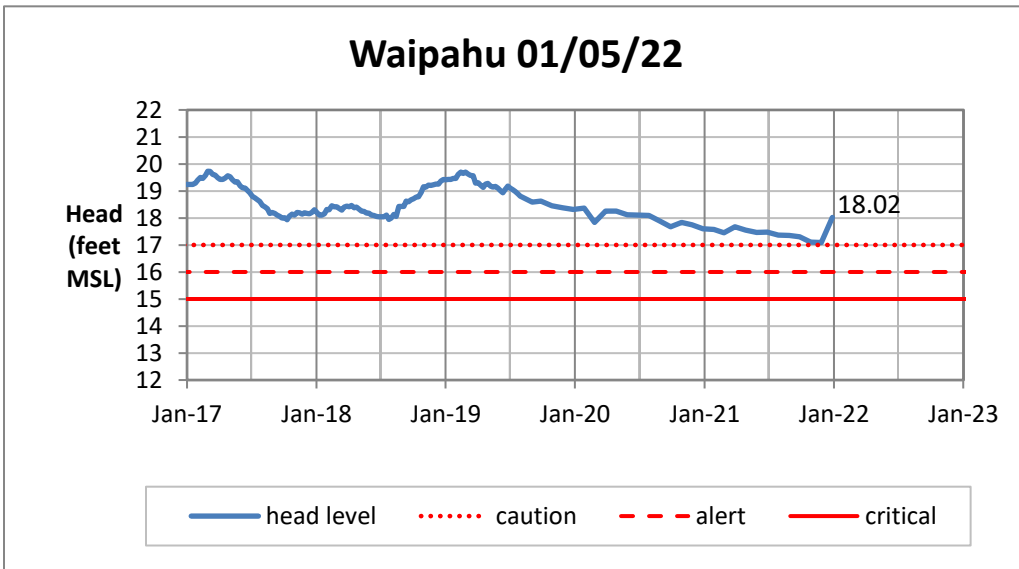

Head Report

Head Report

Head Report

Head Report

Head Report

HONOLULU WATERSHED AREA Rainfall Intake

Monthly Production