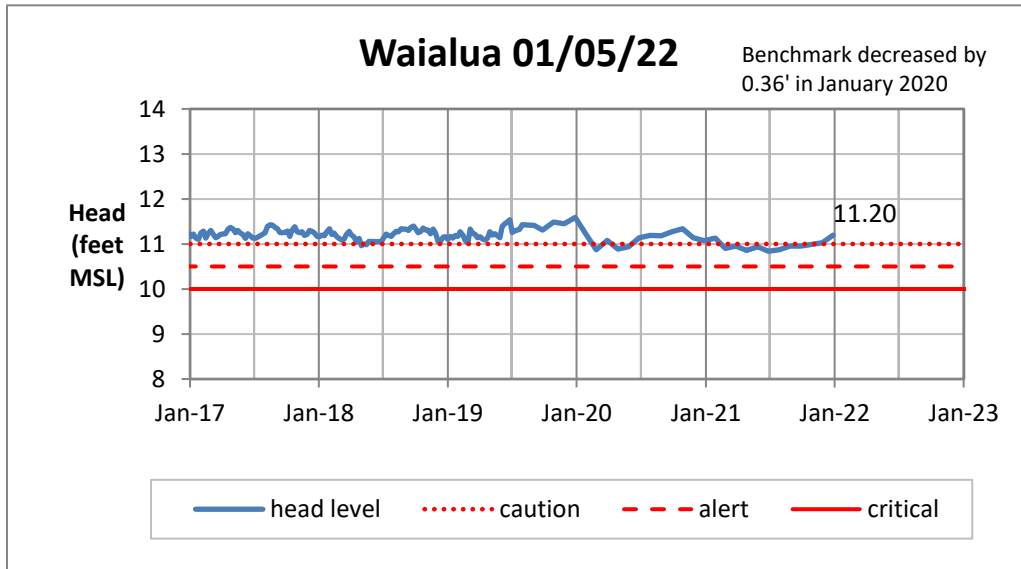

Head Report

Head Report

Head Report

Head Report

Head Report

HONOLULU WATERSHED AREA Rainfall Intake

Monthly Production