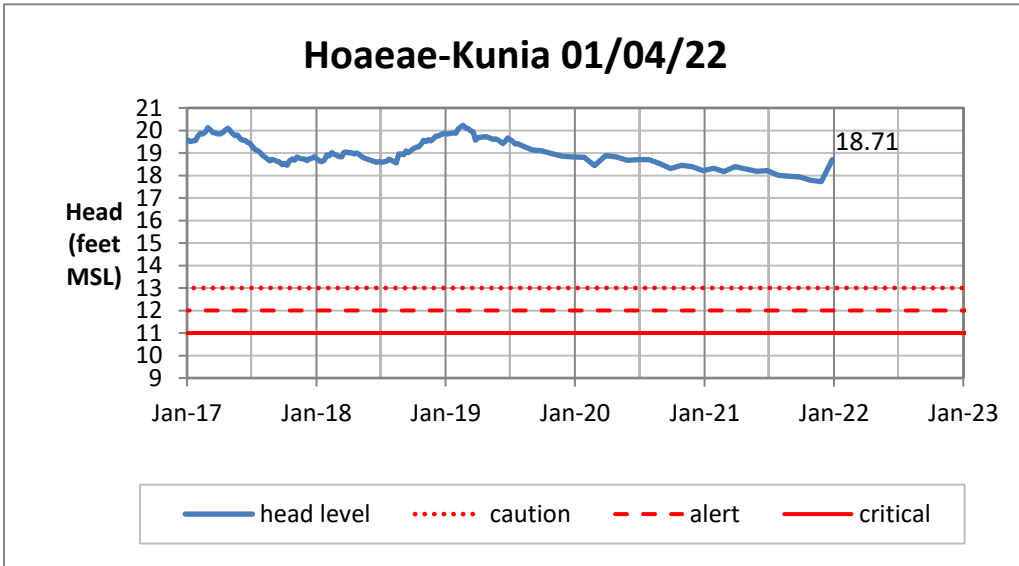

Head Report

Head Report

Head Report

Head Report

Head Report

HONOLULU WATERSHED AREA Rainfall Intake

Monthly Production