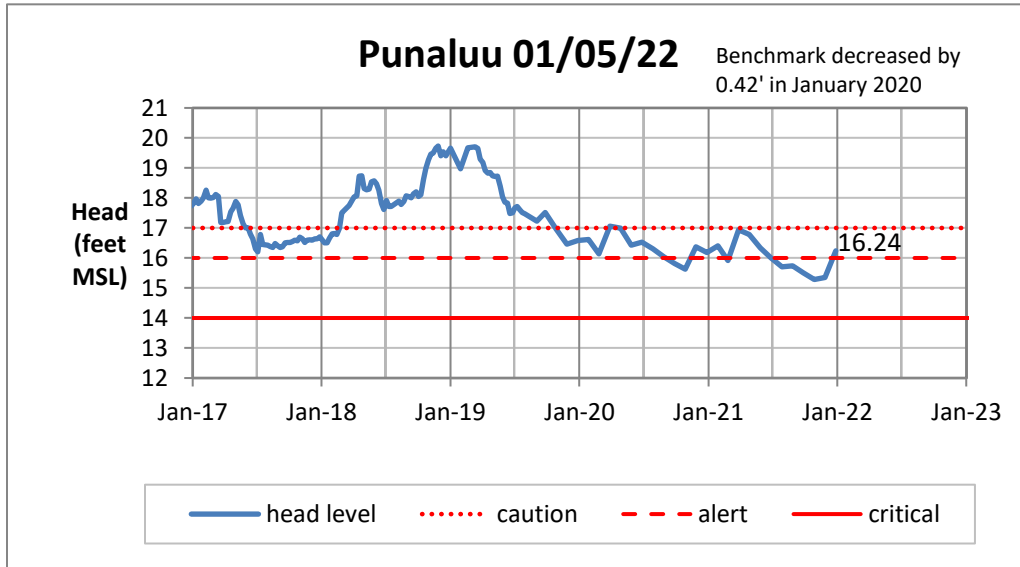

Head Report

Head Report

Head Report

Head Report

Head Report

HONOLULU WATERSHED AREA Rainfall Intake

Monthly Production