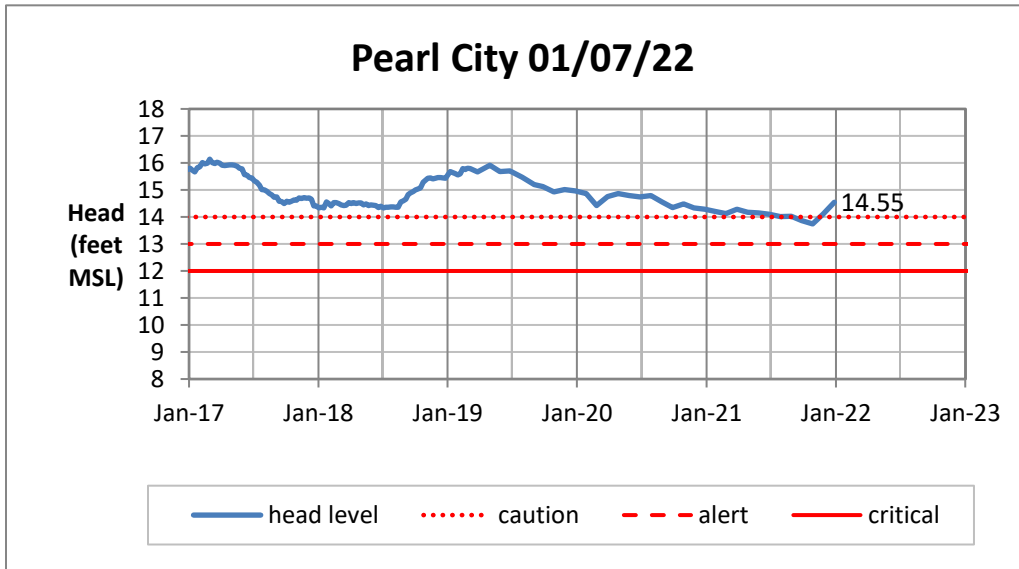

Head Report

Head Report

Head Report

Head Report

Head Report

HONOLULU WATERSHED AREA Rainfall Intake

Monthly Production