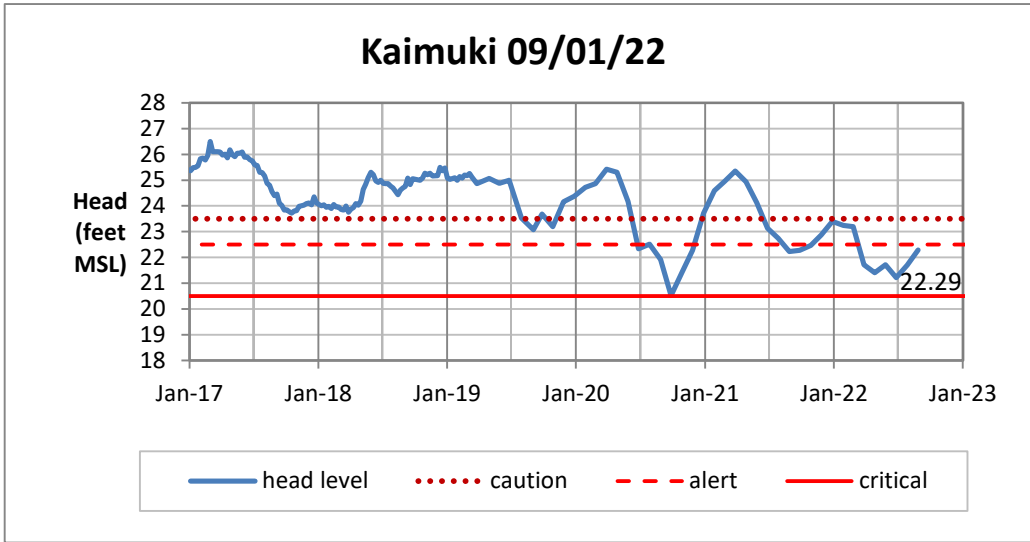

Head Report

Head Report

Head Report

Head Report

Head Report

HONOLULU WATERSHED AREA Rainfall Intake

Monthly Production