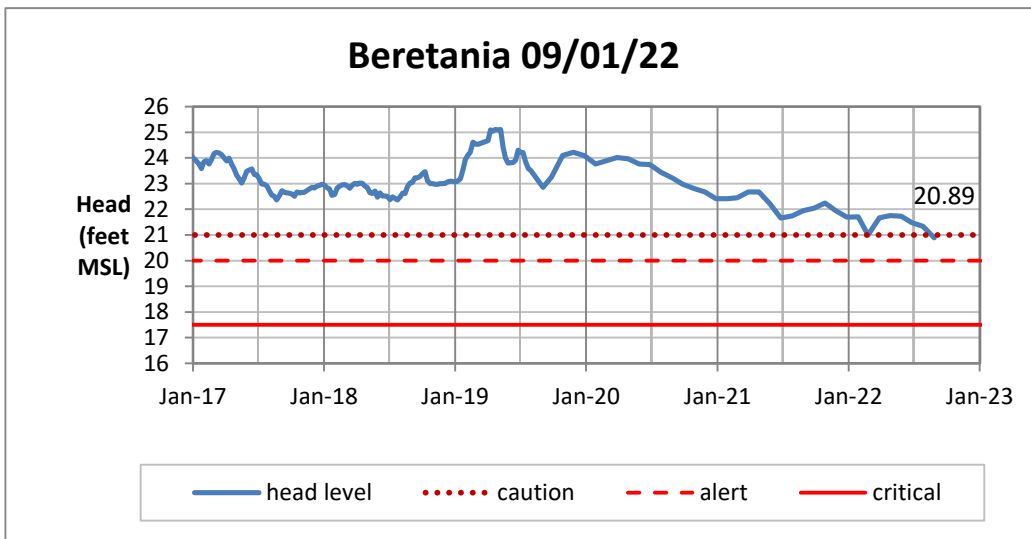

Head Report

Head Report

Head Report

Head Report

Head Report

HONOLULU WATERSHED AREA Rainfall Intake

Monthly Production