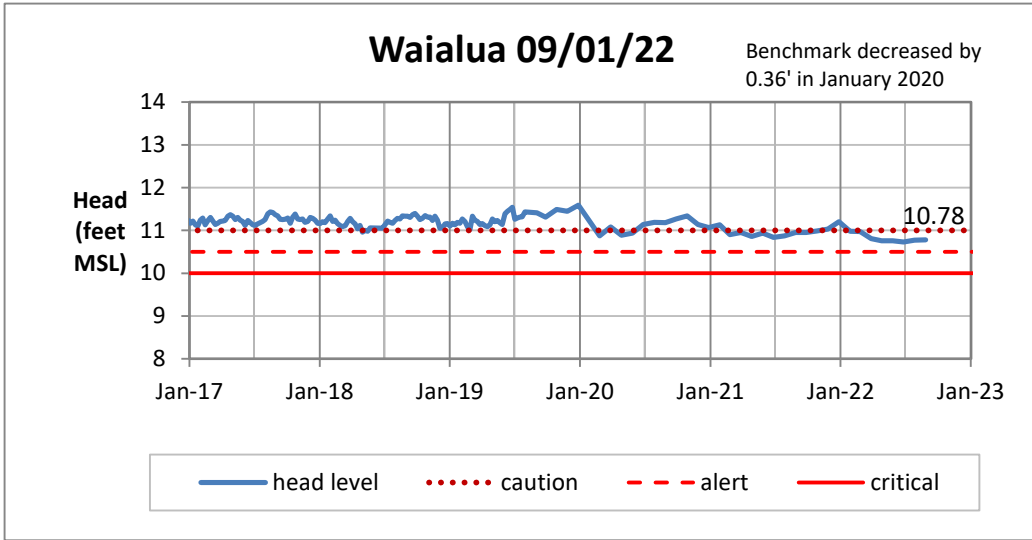

Head Report

Head Report

Head Report

Head Report

Head Report

HONOLULU WATERSHED AREA Rainfall Intake

Monthly Production