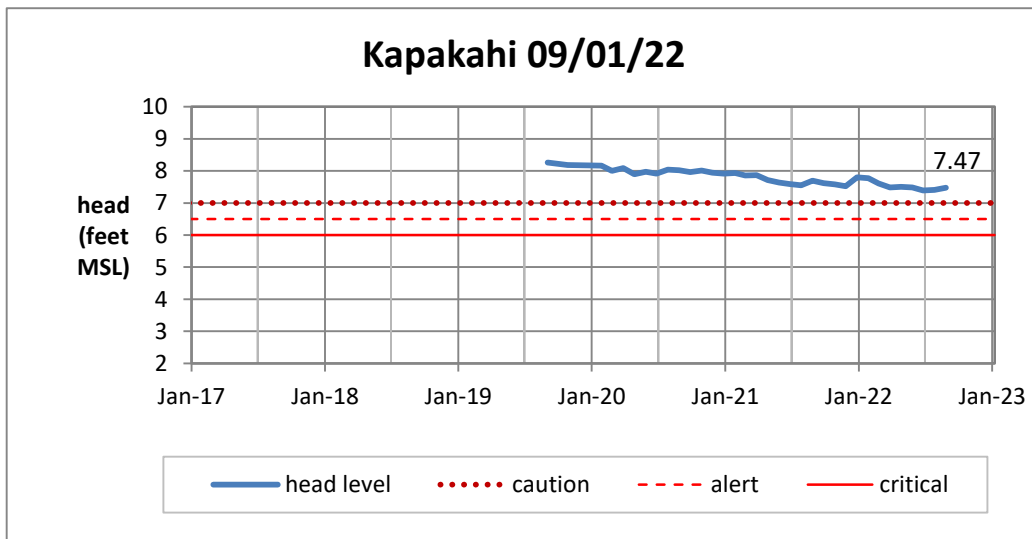

Head Report

Head Report

Head Report

Head Report

Head Report

HONOLULU WATERSHED AREA Rainfall Intake

Monthly Production