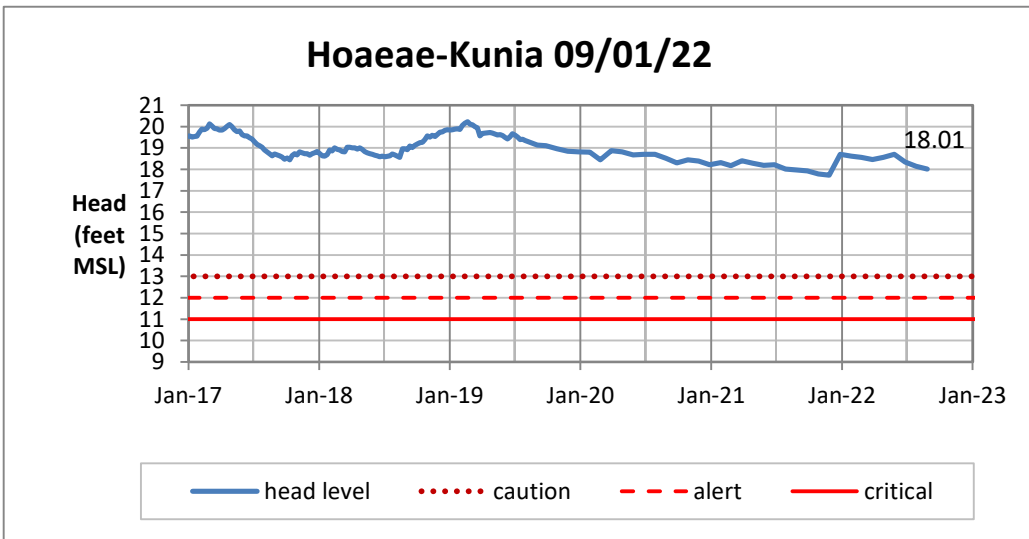

Head Report

Head Report

Head Report

Head Report

Head Report

HONOLULU WATERSHED AREA Rainfall Intake

Monthly Production