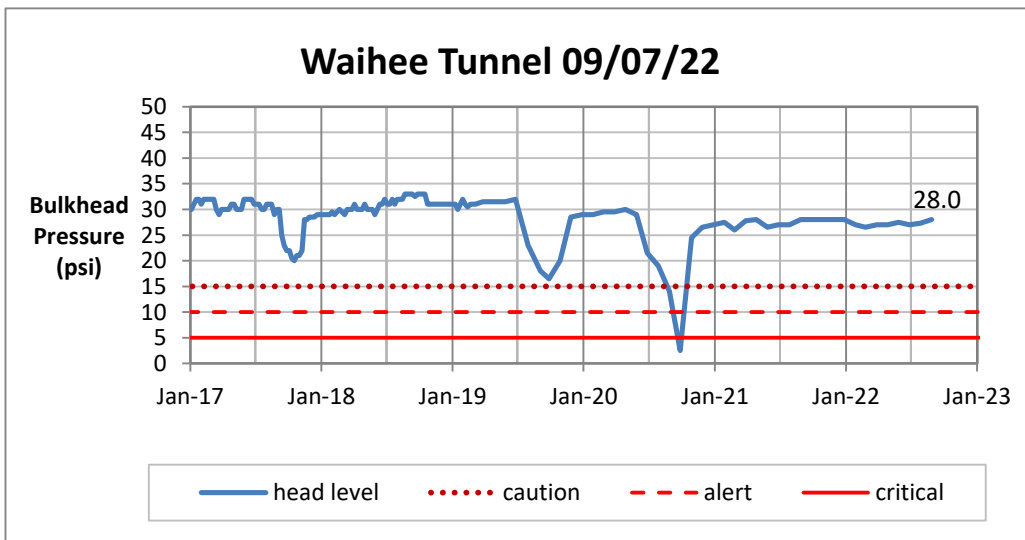

Head Report

Head Report

Head Report

Head Report

Head Report

HONOLULU WATERSHED AREA Rainfall Intake

Monthly Production