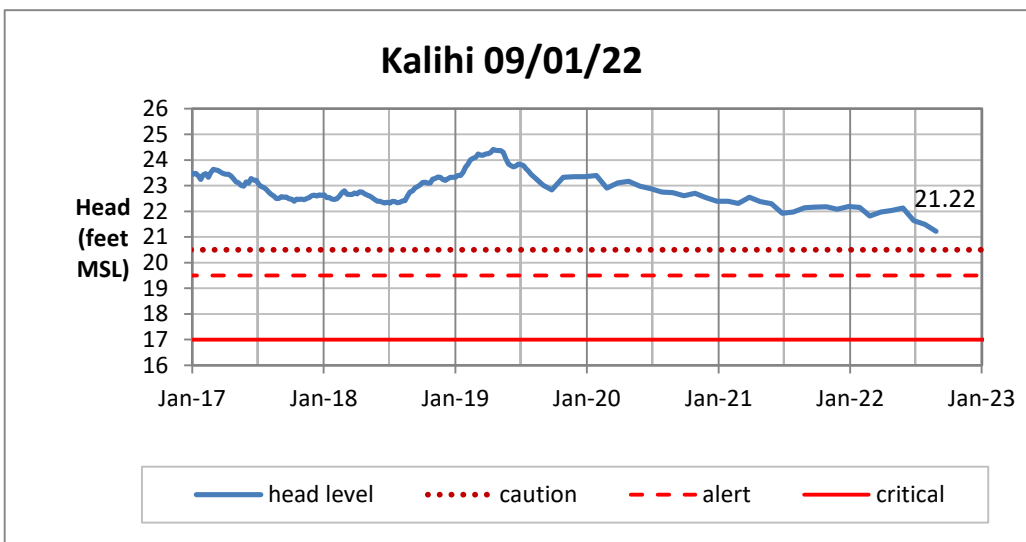

Head Report

Head Report

Head Report

Head Report

Head Report

HONOLULU WATERSHED AREA Rainfall Intake

Monthly Production