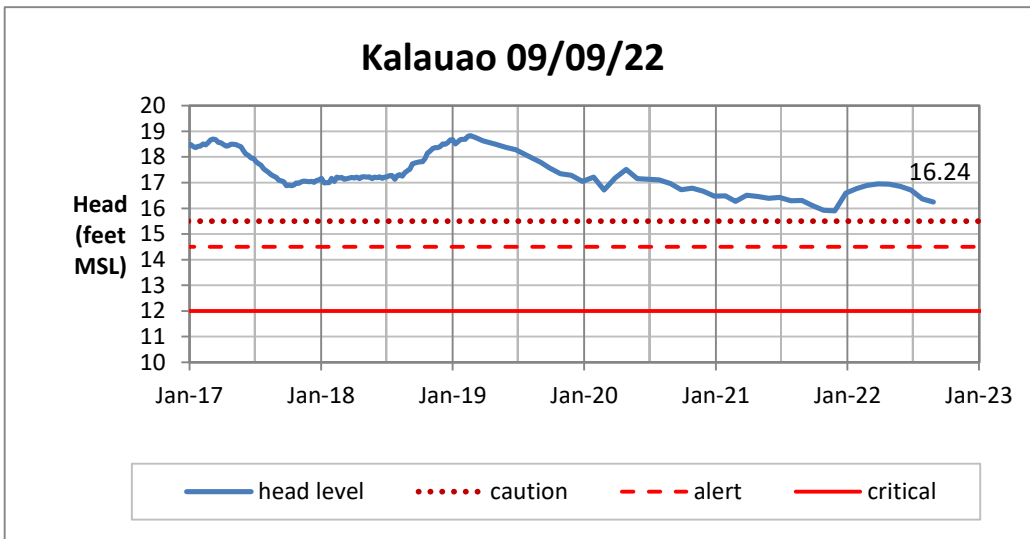

Head Report

Head Report

Head Report

Head Report

Head Report

HONOLULU WATERSHED AREA Rainfall Intake

Monthly Production