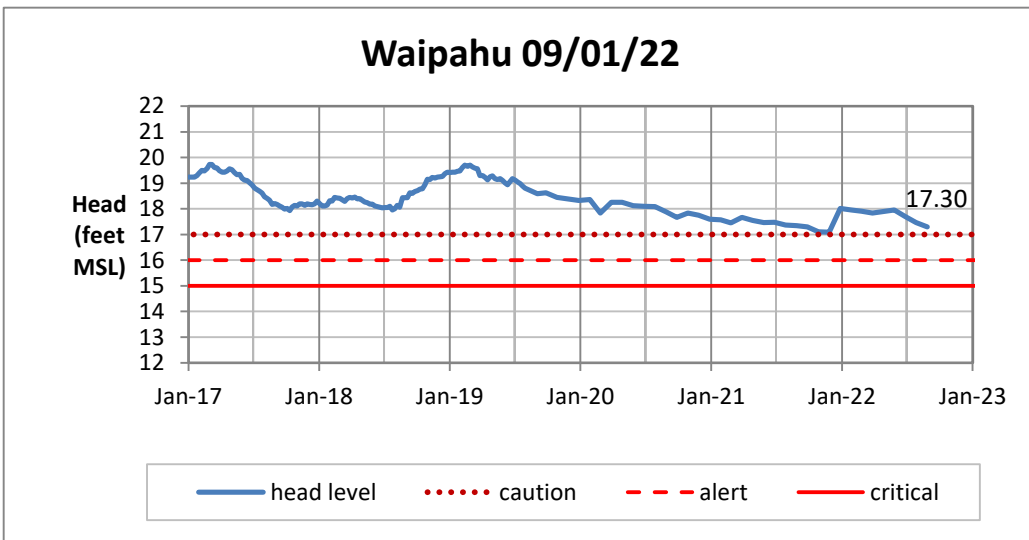

Head Report

Head Report

Head Report

Head Report

Head Report

HONOLULU WATERSHED AREA Rainfall Intake

Monthly Production