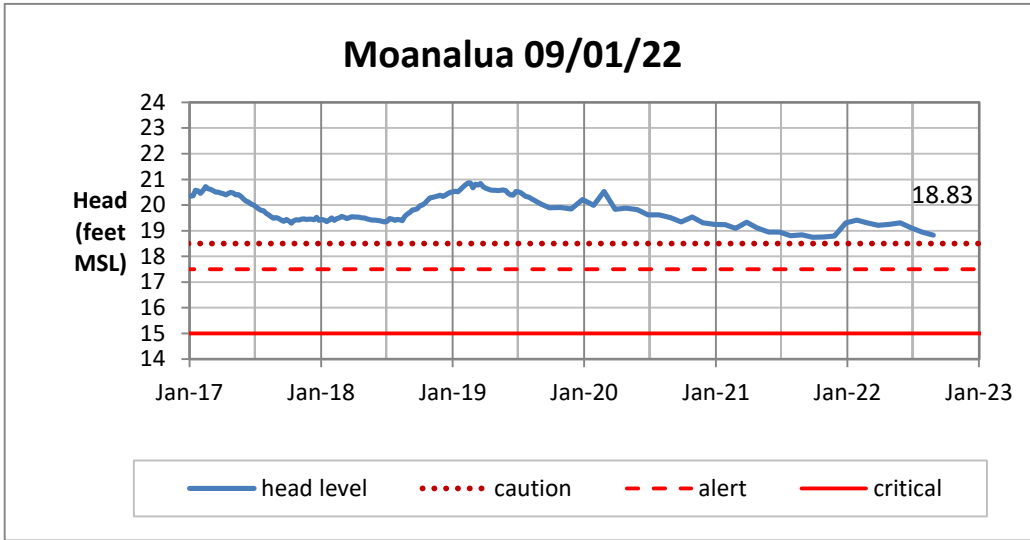

Head Report

Head Report

Head Report

Head Report

Head Report

HONOLULU WATERSHED AREA Rainfall Intake

Monthly Production