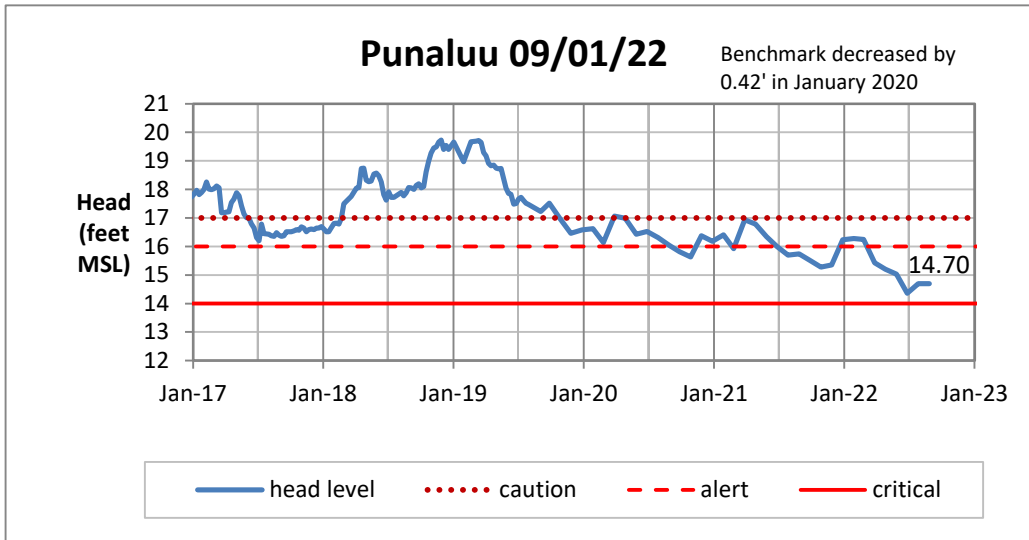

Head Report

Head Report

Head Report

Head Report

Head Report

HONOLULU WATERSHED AREA Rainfall Intake

Monthly Production