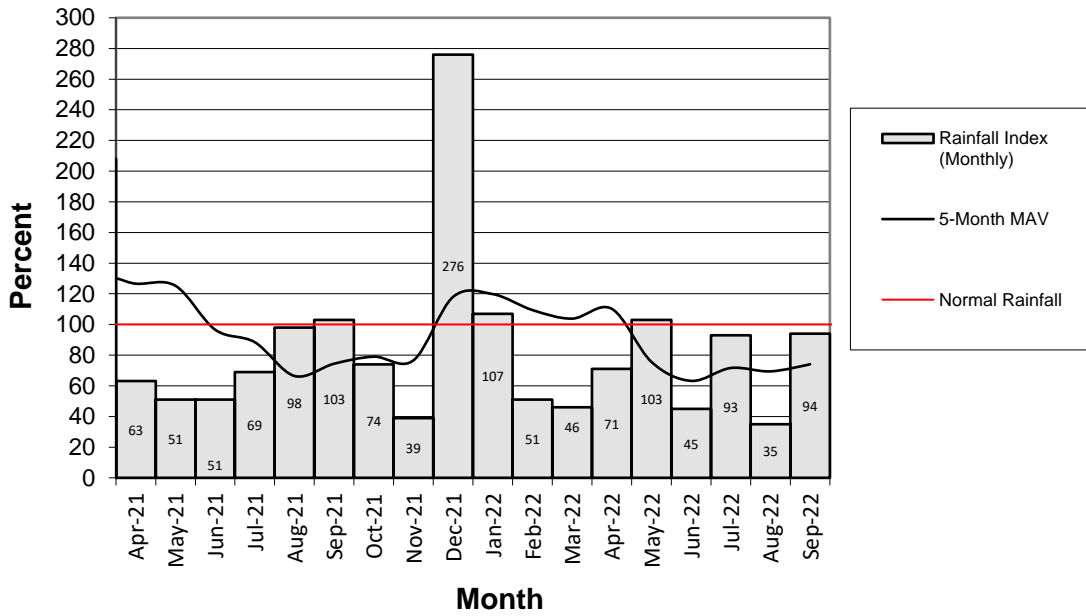

Head Report

Head Report

Head Report

Head Report

Head Report

HONOLULU WATERSHED AREA Rainfall Intake

Monthly Production