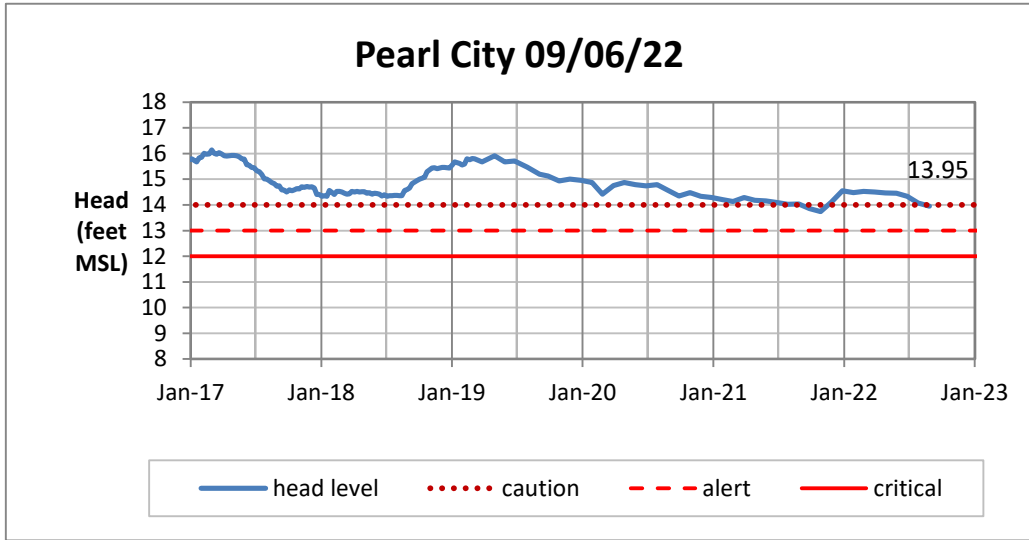

Head Report

Head Report

Head Report

Head Report

Head Report

HONOLULU WATERSHED AREA Rainfall Intake

Monthly Production