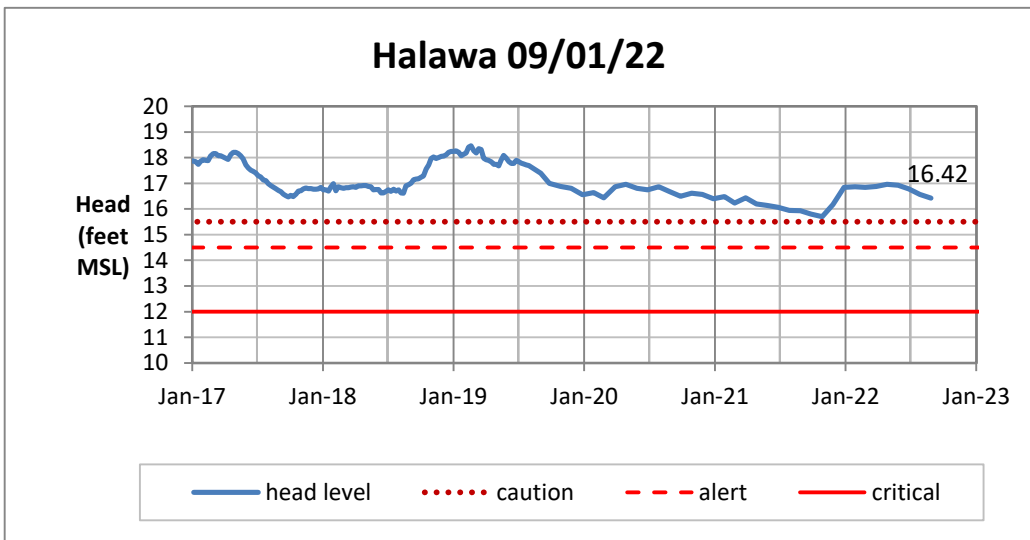

Head Report

Head Report

Head Report

Head Report

Head Report

HONOLULU WATERSHED AREA Rainfall Intake

Monthly Production