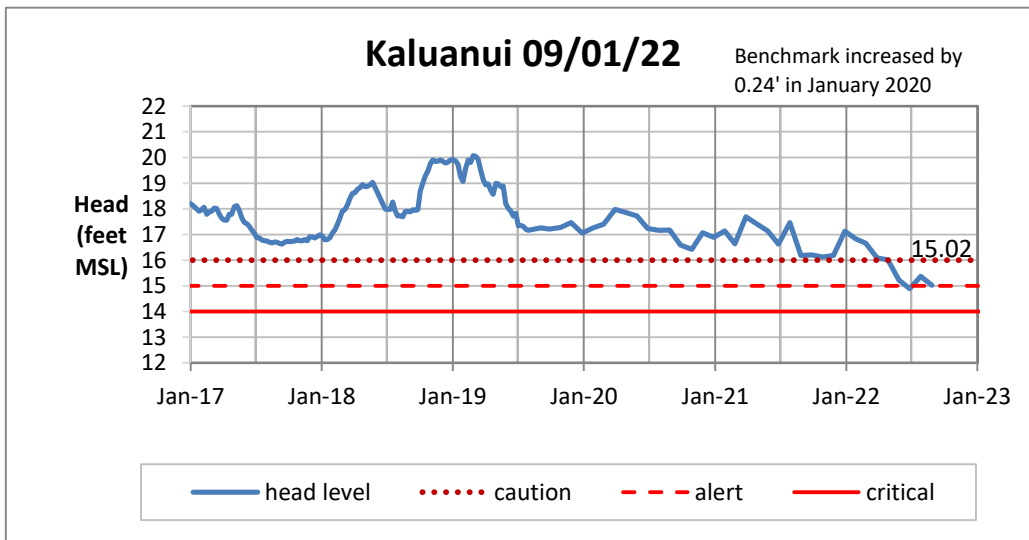

Head Report

Head Report

Head Report

Head Report

Head Report

HONOLULU WATERSHED AREA Rainfall Intake

Monthly Production