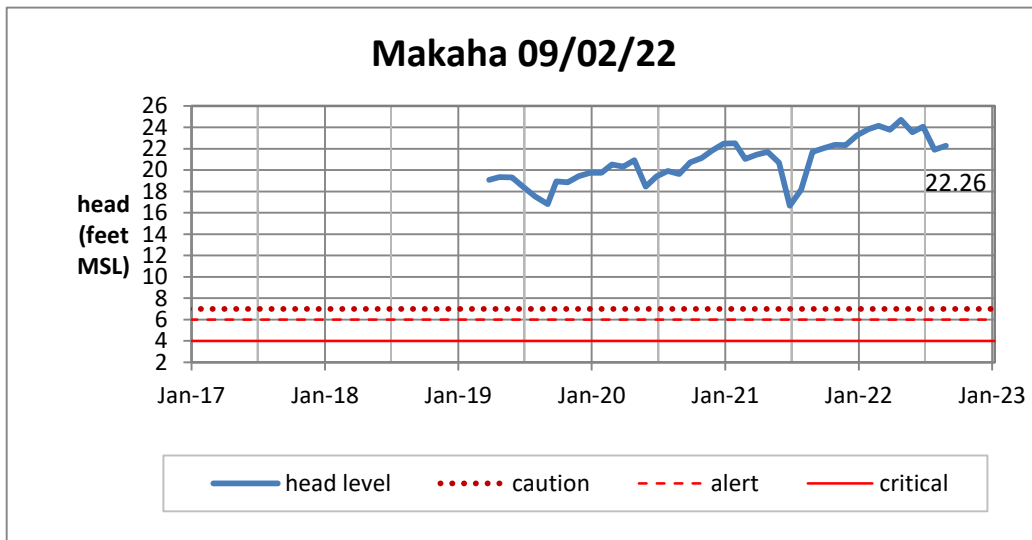

Head Report

Head Report

Head Report

Head Report

Head Report

HONOLULU WATERSHED AREA Rainfall Intake

Monthly Production