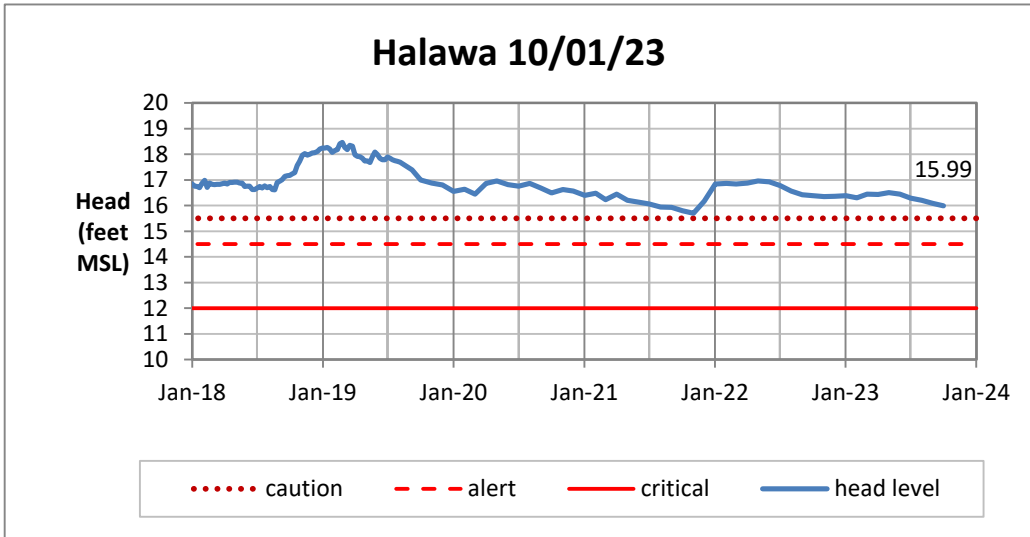

Head Report

Head Report

Head Report

Head Report

Head Report

HONOLULU WATERSHED AREA Rainfall Intake

Monthly Production