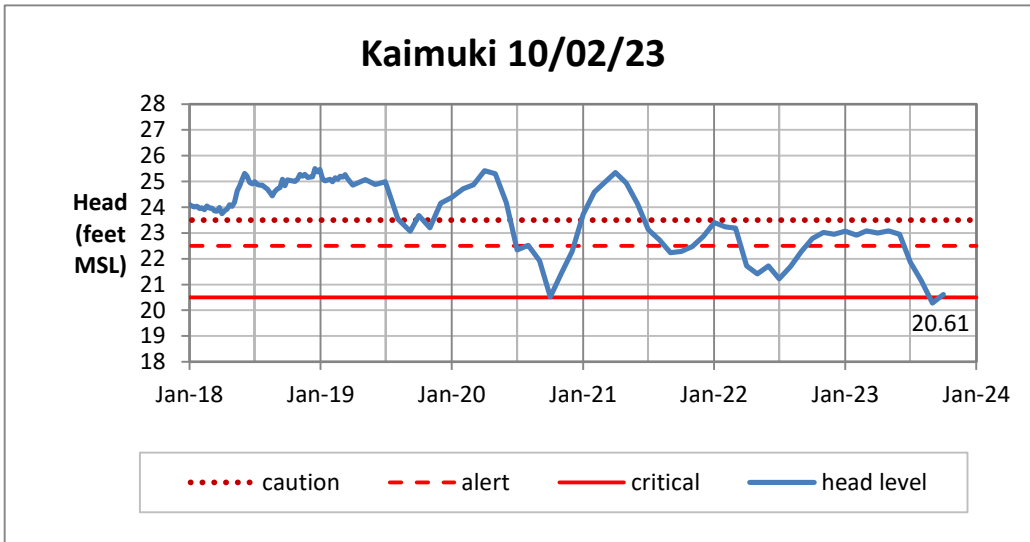

Head Report

Head Report

Head Report

Head Report

Head Report

HONOLULU WATERSHED AREA Rainfall Intake

Monthly Production