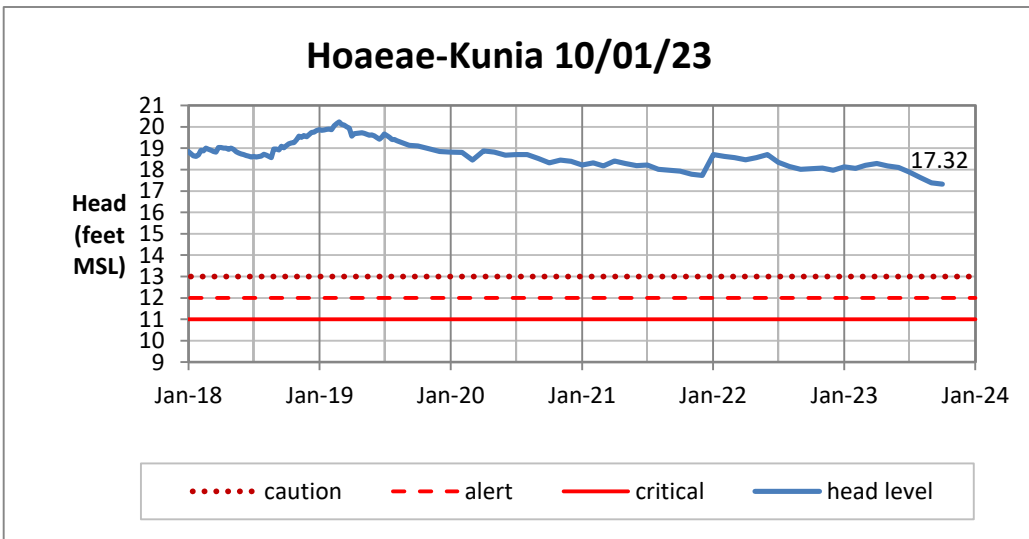

Head Report

Head Report

Head Report

Head Report

Head Report

HONOLULU WATERSHED AREA Rainfall Intake

Monthly Production