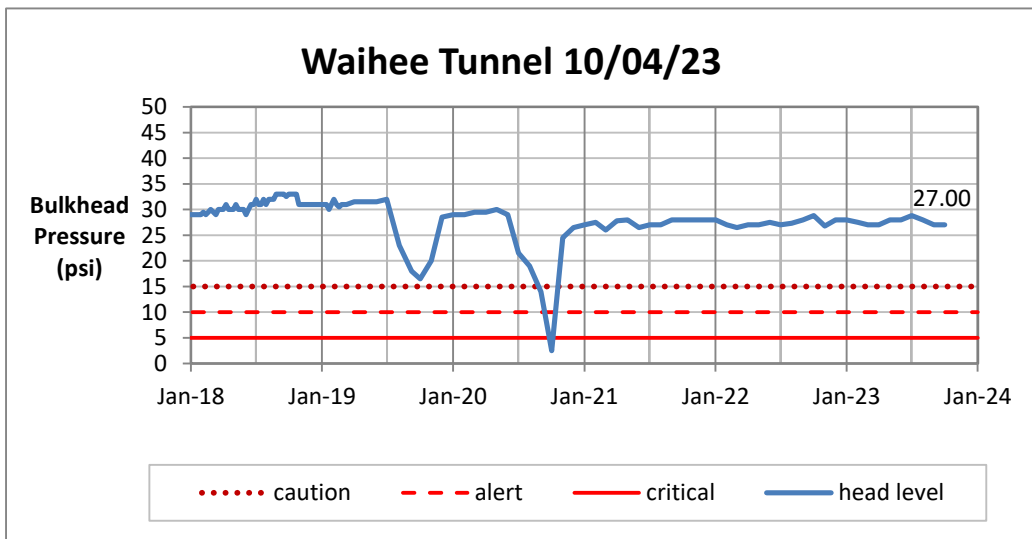

Head Report

Head Report

Head Report

Head Report

Head Report

HONOLULU WATERSHED AREA Rainfall Intake

Monthly Production