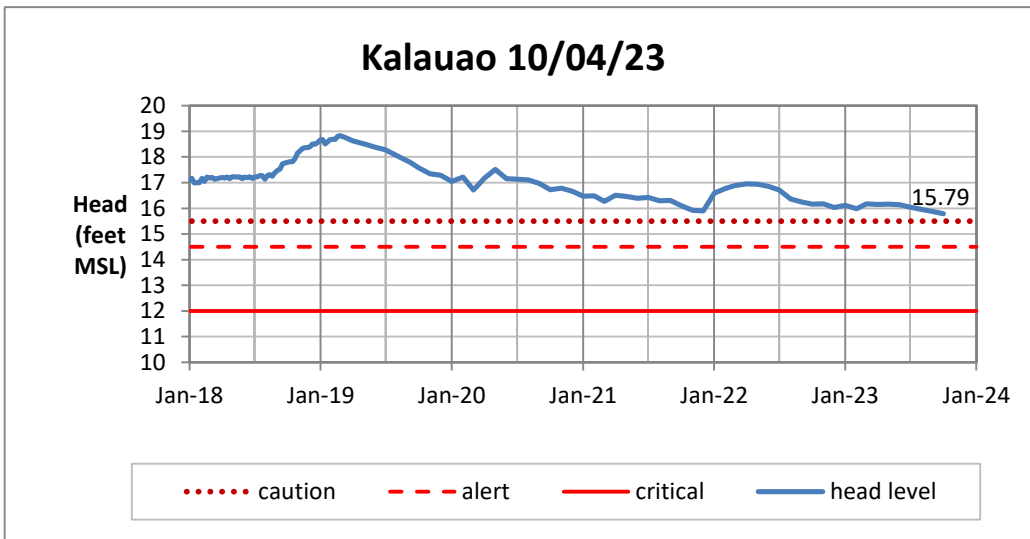

Head Report

Head Report

Head Report

Head Report

Head Report

HONOLULU WATERSHED AREA Rainfall Intake

Monthly Production