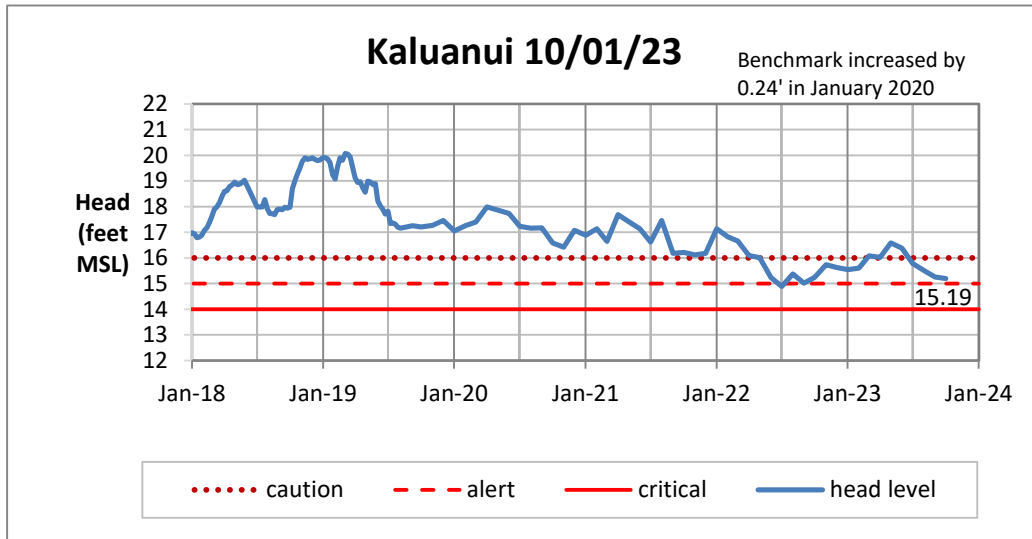

Head Report

Head Report

Head Report

Head Report

Head Report

HONOLULU WATERSHED AREA Rainfall Intake

Monthly Production