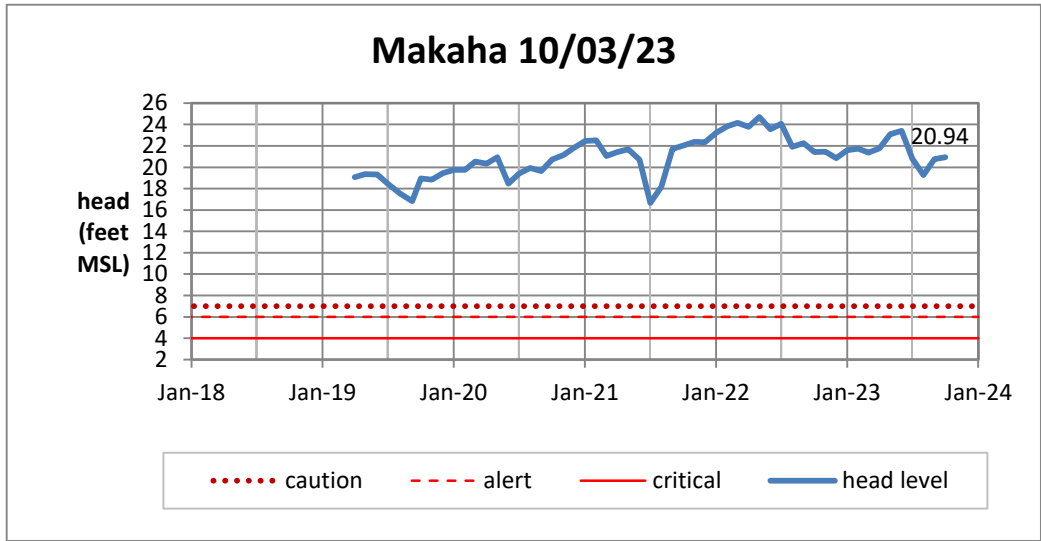

Head Report

Head Report

Head Report

Head Report

Head Report

HONOLULU WATERSHED AREA Rainfall Intake

Monthly Production