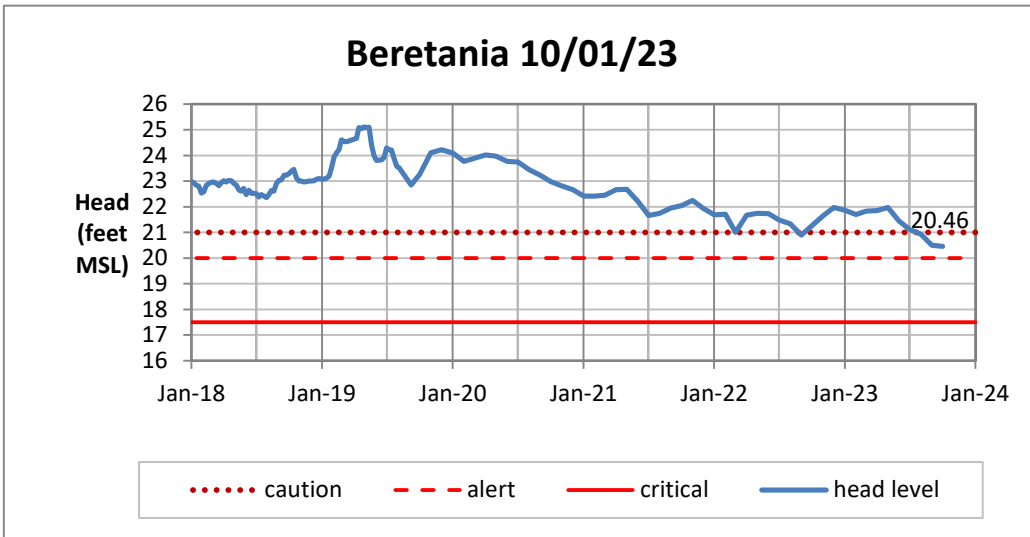

Head Report

Head Report

Head Report

Head Report

Head Report

HONOLULU WATERSHED AREA Rainfall Intake

Monthly Production