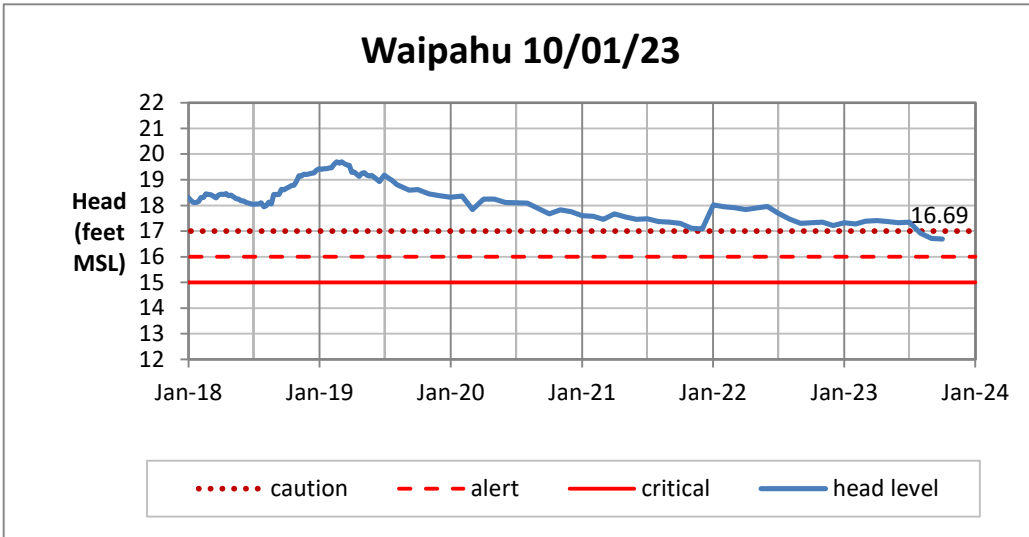

Head Report

Head Report

Head Report

Head Report

Head Report

HONOLULU WATERSHED AREA Rainfall Intake

Monthly Production