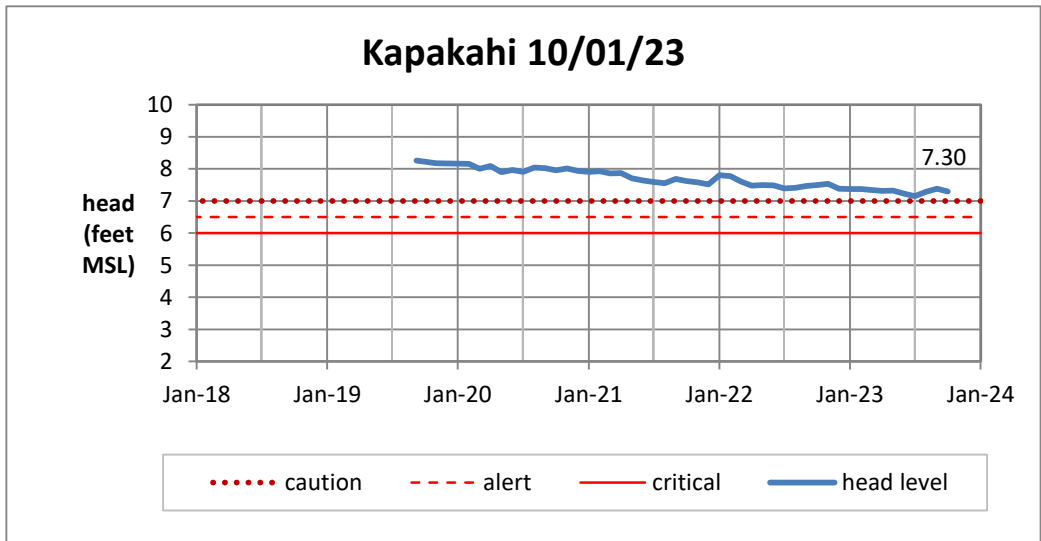

Head Report

Head Report

Head Report

Head Report

Head Report

HONOLULU WATERSHED AREA Rainfall Intake

Monthly Production