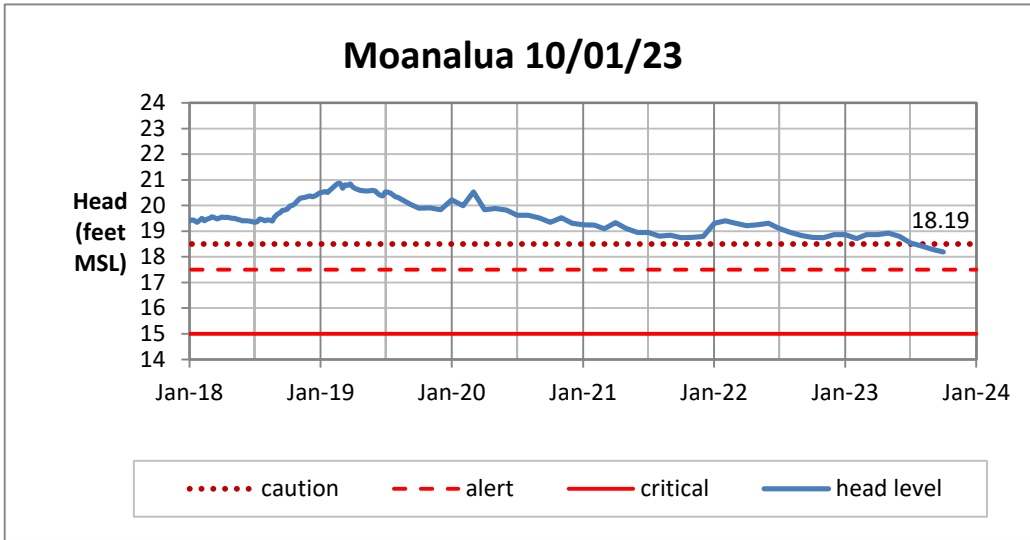

Head Report

Head Report

Head Report

Head Report

Head Report

HONOLULU WATERSHED AREA Rainfall Intake

Monthly Production