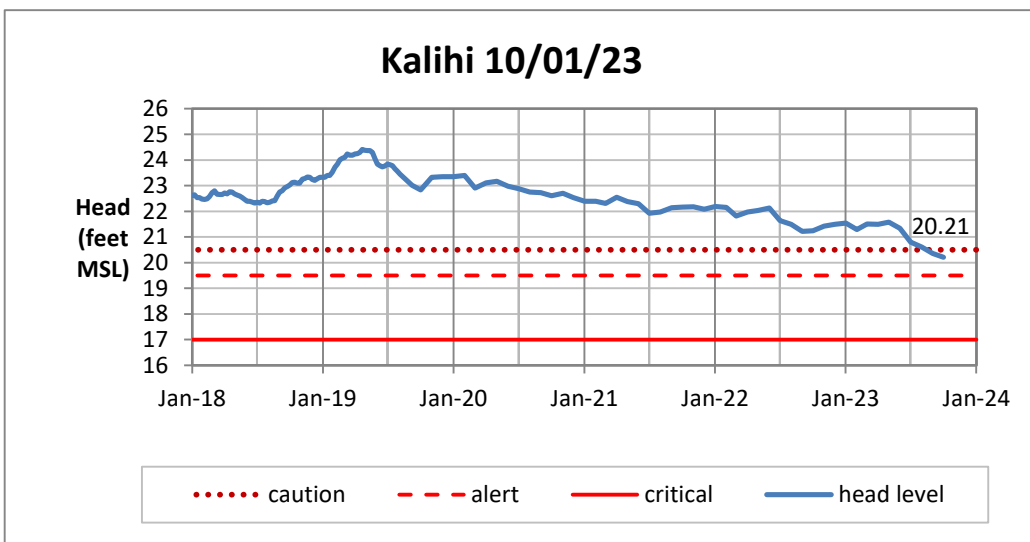

Head Report

Head Report

Head Report

Head Report

Head Report

HONOLULU WATERSHED AREA Rainfall Intake

Monthly Production