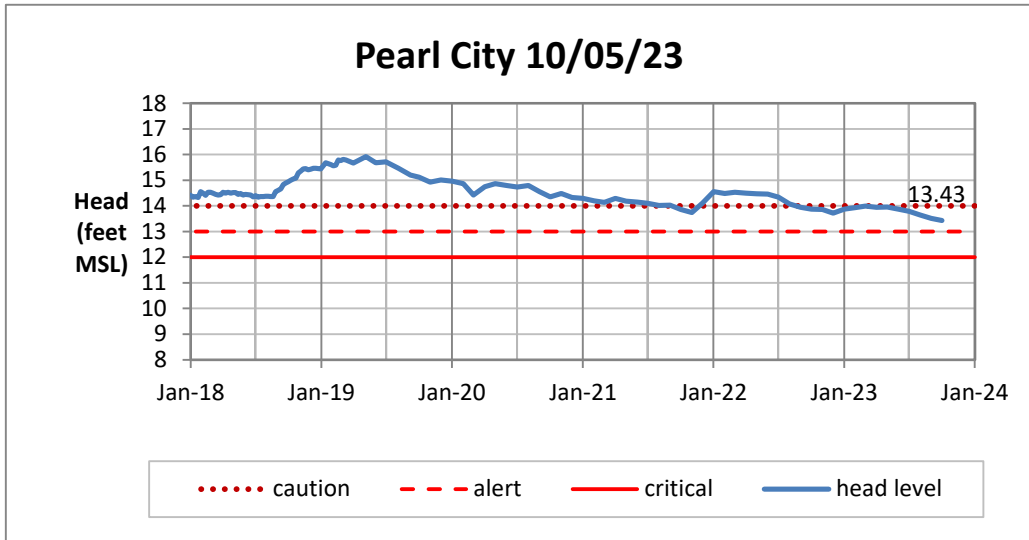

Head Report

Head Report

Head Report

Head Report

Head Report

HONOLULU WATERSHED AREA Rainfall Intake

Monthly Production