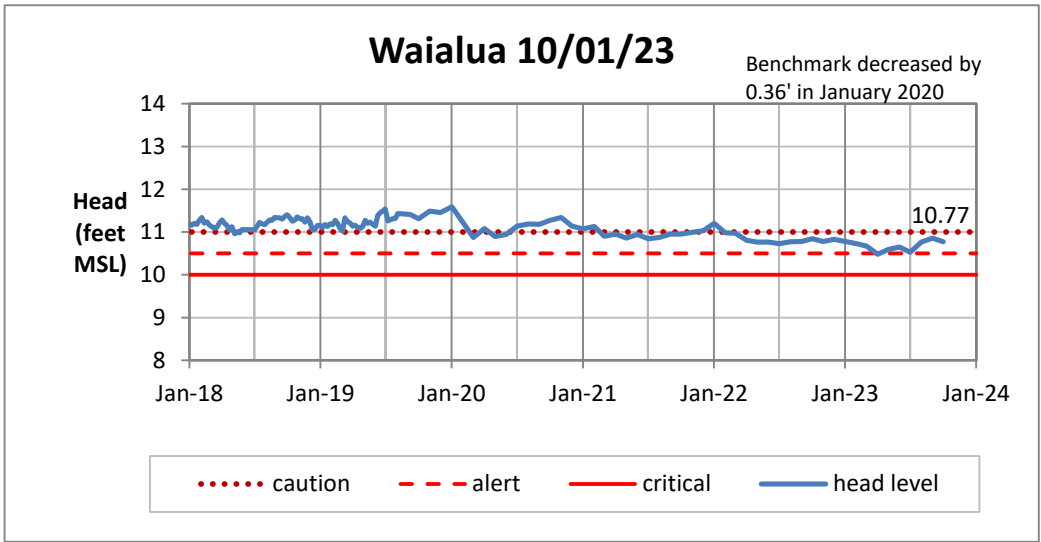

Head Report

Head Report

Head Report

Head Report

Head Report

HONOLULU WATERSHED AREA Rainfall Intake

Monthly Production