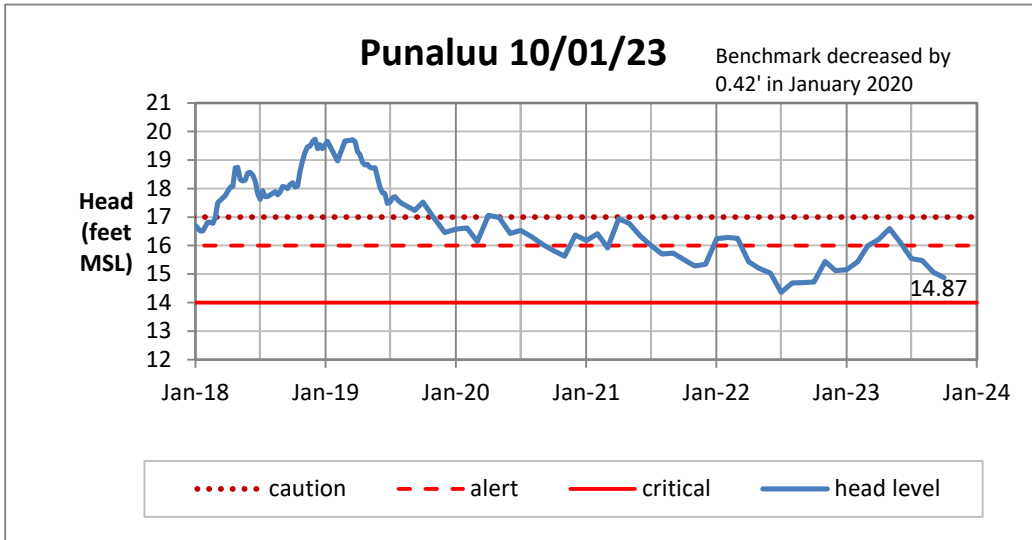

Head Report

Head Report

Head Report

Head Report

Head Report

HONOLULU WATERSHED AREA Rainfall Intake

Monthly Production