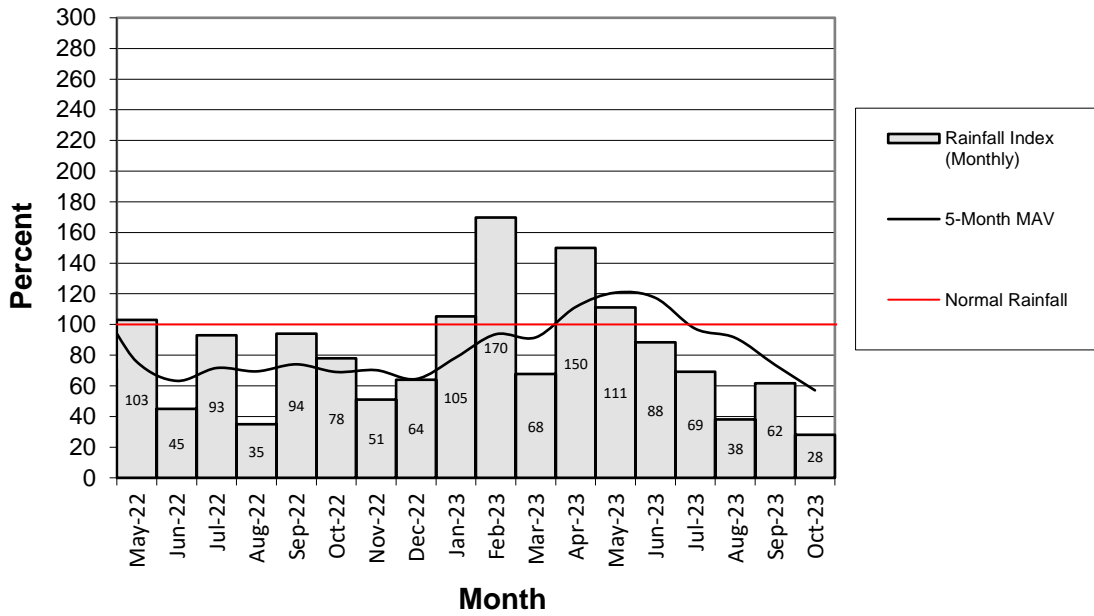

Head Report

Head Report

Head Report

Head Report

Head Report

HONOLULU WATERSHED AREA Rainfall Intake

Monthly Production