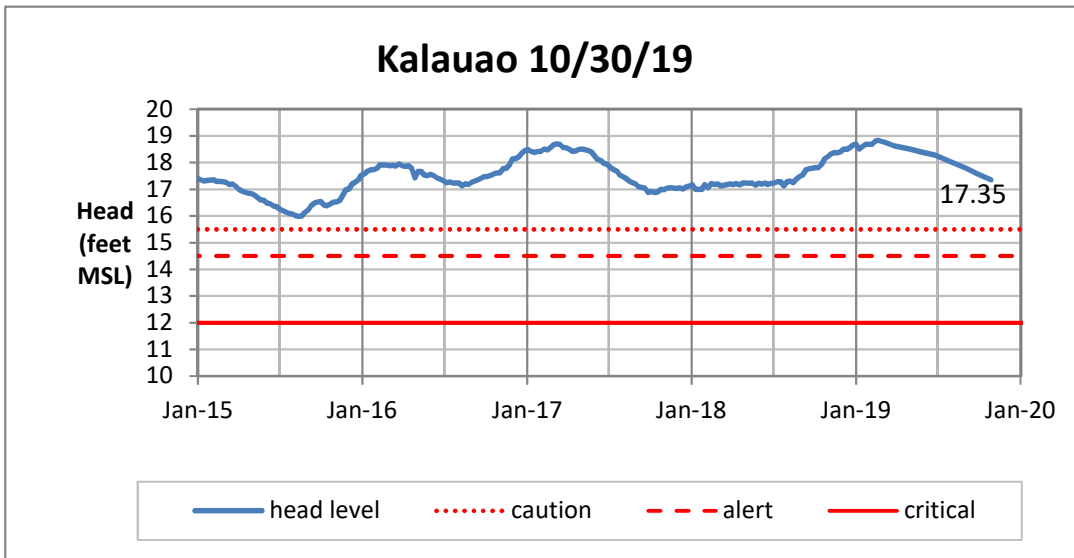

Weekly Head Report

Weekly Head Report

Weekly Head Report

Weekly Head Report

Weekly Head Report

HONOLULU WATERSHED AREA Rainfall Intake

Monthly Production