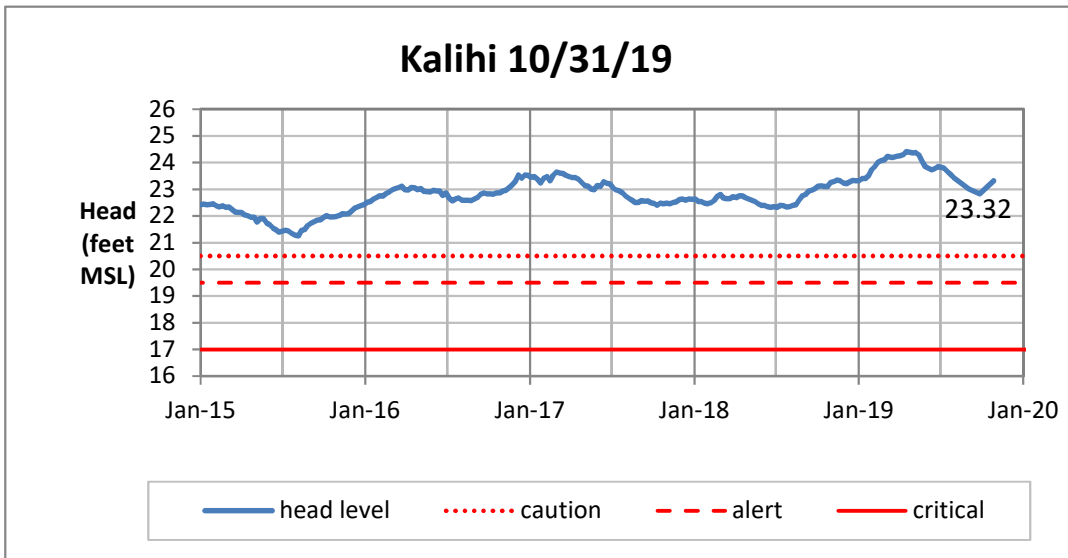

Weekly Head Report

Weekly Head Report

Weekly Head Report

Weekly Head Report

Weekly Head Report

HONOLULU WATERSHED AREA Rainfall Intake

Monthly Production