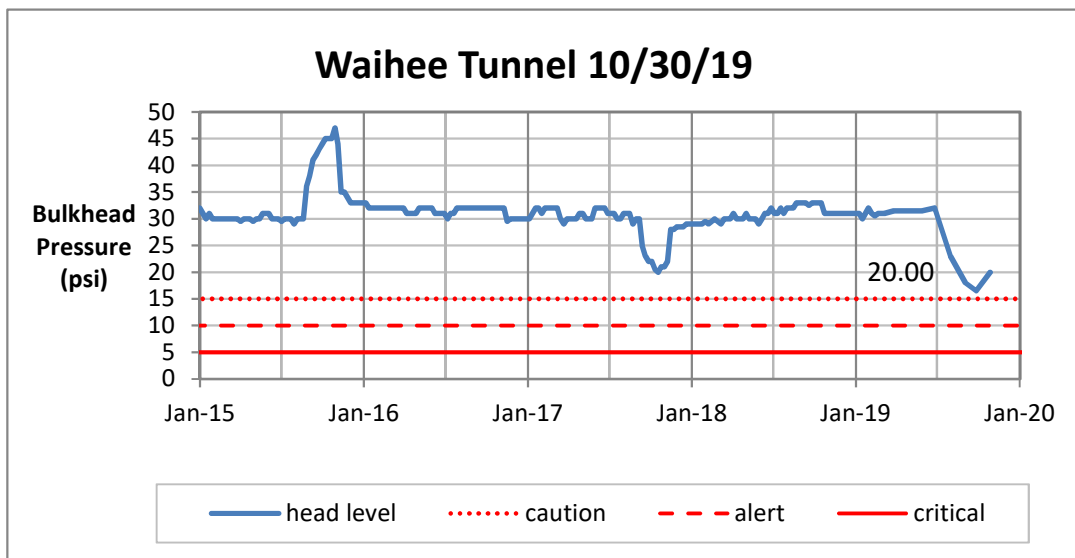

Weekly Head Report

Weekly Head Report

Weekly Head Report

Weekly Head Report

Weekly Head Report

HONOLULU WATERSHED AREA Rainfall Intake

Monthly Production