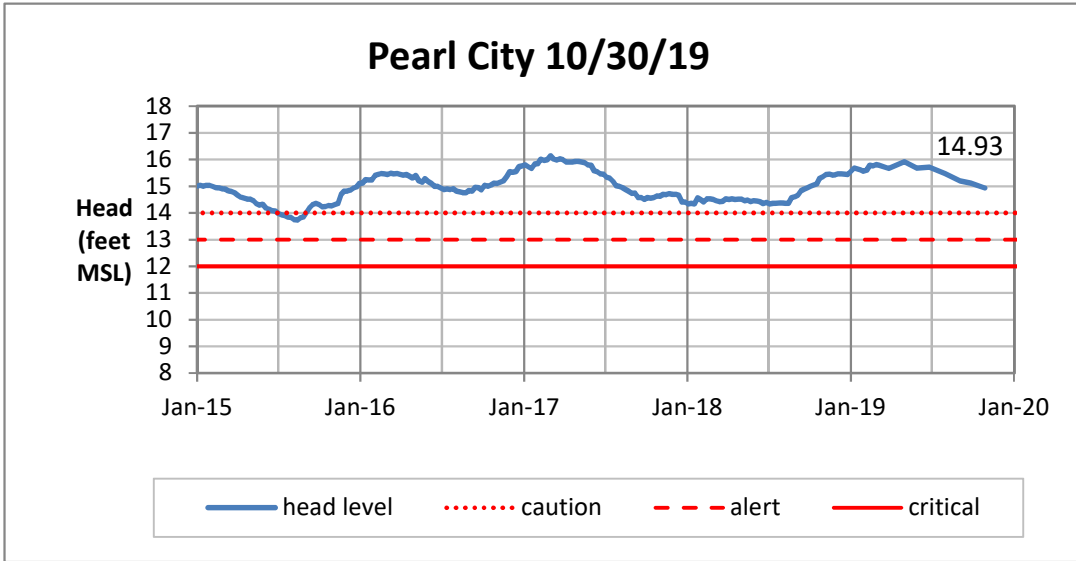

Weekly Head Report

Weekly Head Report

Weekly Head Report

Weekly Head Report

Weekly Head Report

HONOLULU WATERSHED AREA Rainfall Intake

Monthly Production