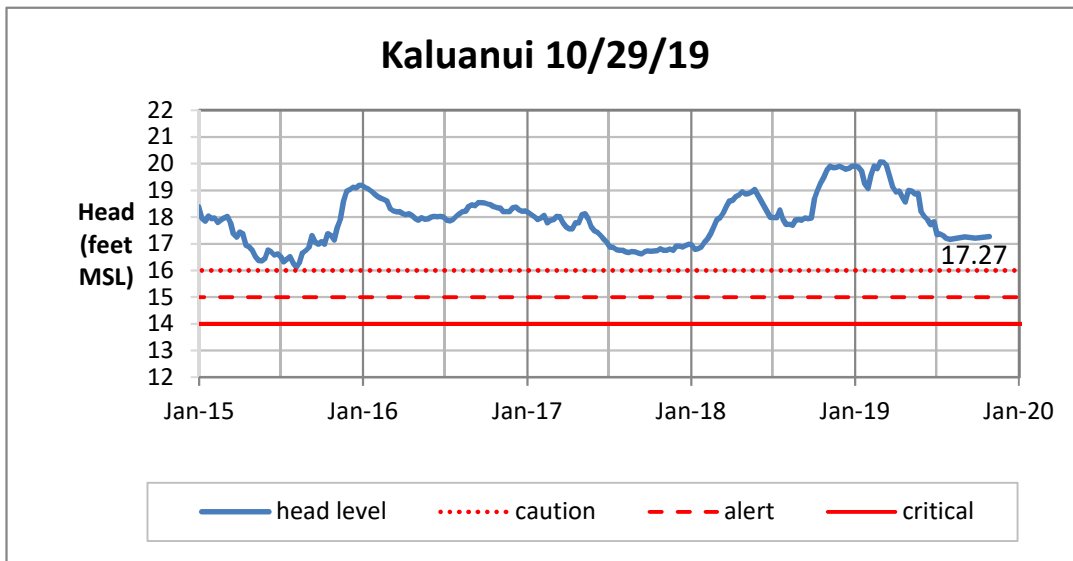

Weekly Head Report

Weekly Head Report

Weekly Head Report

Weekly Head Report

Weekly Head Report

HONOLULU WATERSHED AREA Rainfall Intake

Monthly Production