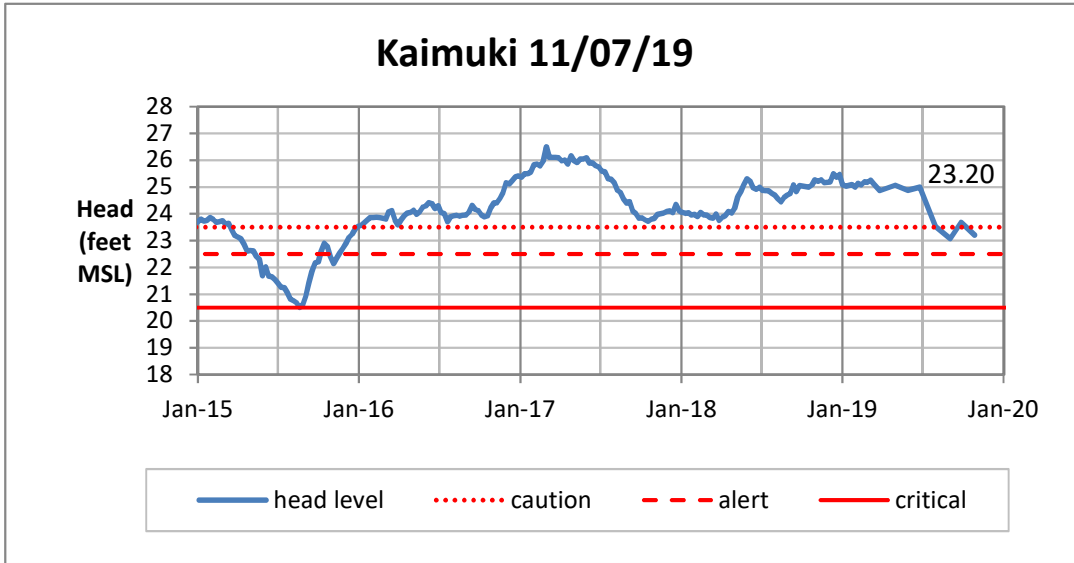

Weekly Head Report

Weekly Head Report

Weekly Head Report

Weekly Head Report

Weekly Head Report

HONOLULU WATERSHED AREA Rainfall Intake

Monthly Production