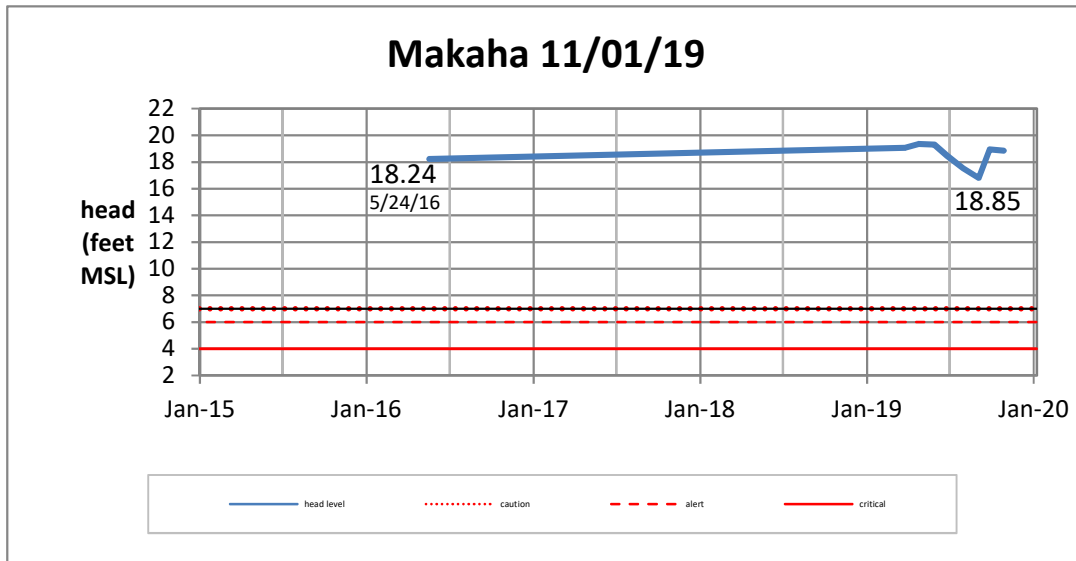

Weekly Head Report

Weekly Head Report

Weekly Head Report

Weekly Head Report

Weekly Head Report

HONOLULU WATERSHED AREA Rainfall Intake

Monthly Production