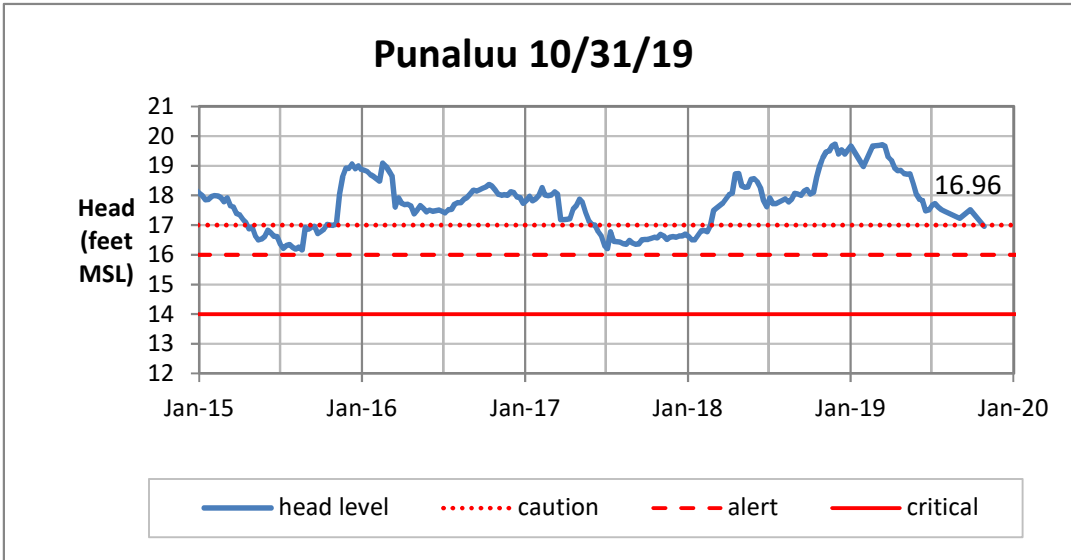

Weekly Head Report

Weekly Head Report

Weekly Head Report

Weekly Head Report

Weekly Head Report

HONOLULU WATERSHED AREA Rainfall Intake

Monthly Production