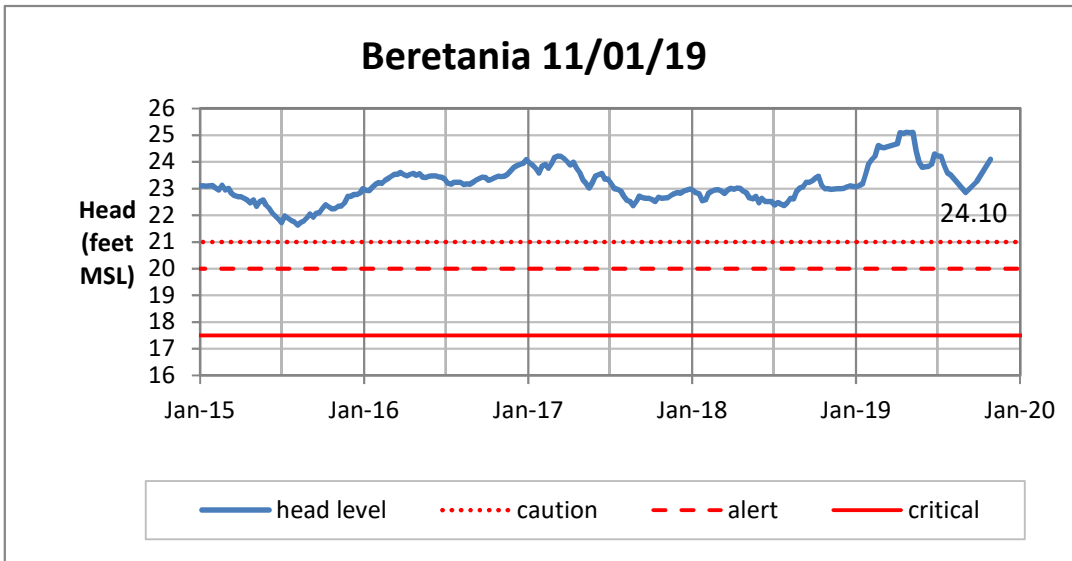

Weekly Head Report

Weekly Head Report

Weekly Head Report

Weekly Head Report

Weekly Head Report

HONOLULU WATERSHED AREA Rainfall Intake

Monthly Production