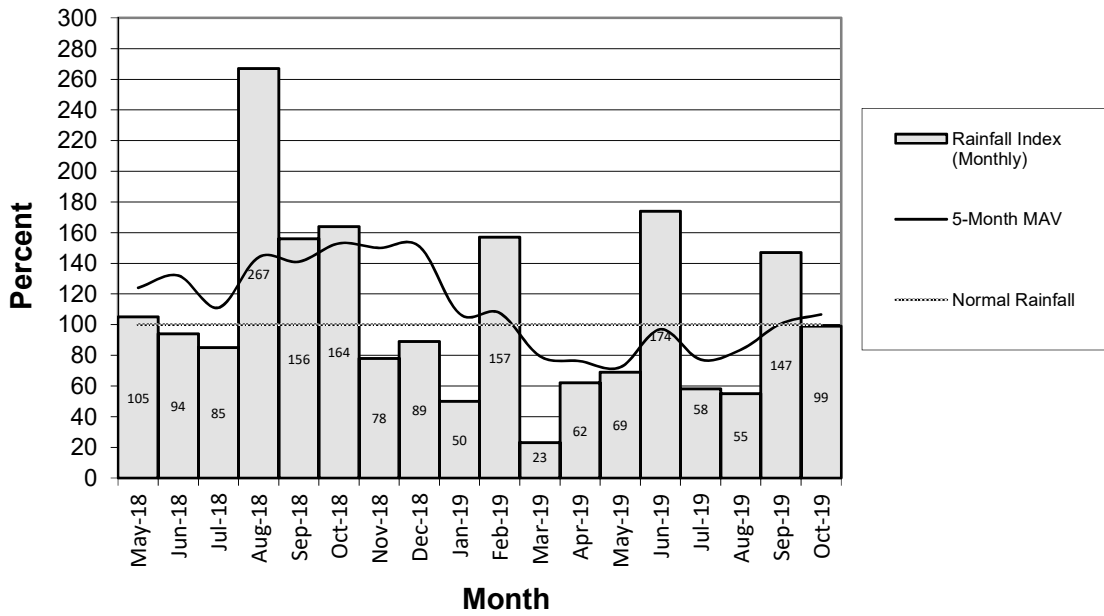

Weekly Head Report

Weekly Head Report

Weekly Head Report

Weekly Head Report

Weekly Head Report

HONOLULU WATERSHED AREA Rainfall Intake

Monthly Production