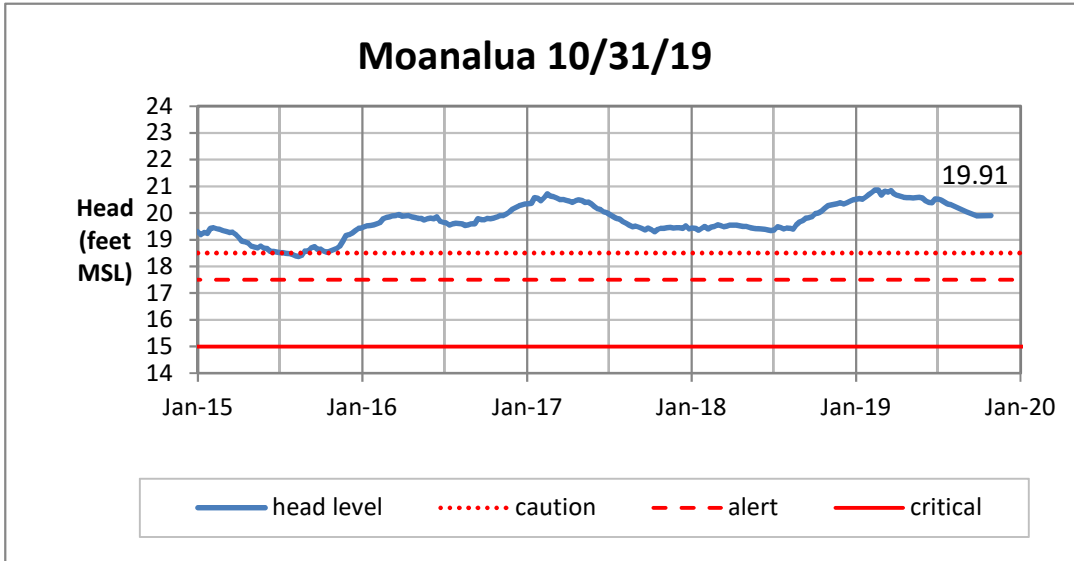

Weekly Head Report

Weekly Head Report

Weekly Head Report

Weekly Head Report

Weekly Head Report

HONOLULU WATERSHED AREA Rainfall Intake

Monthly Production