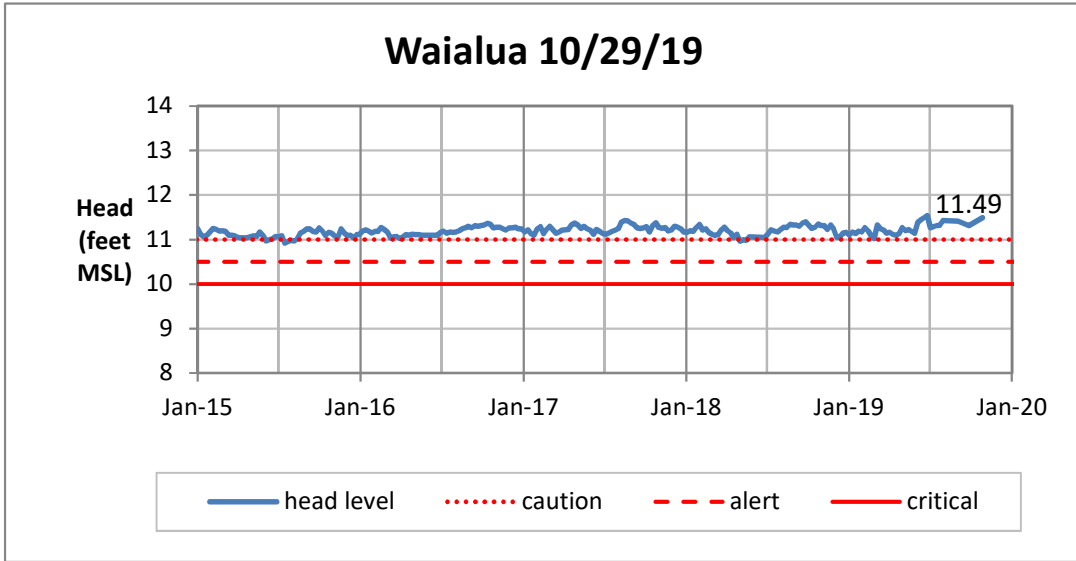

Weekly Head Report

Weekly Head Report

Weekly Head Report

Weekly Head Report

Weekly Head Report

HONOLULU WATERSHED AREA Rainfall Intake

Monthly Production