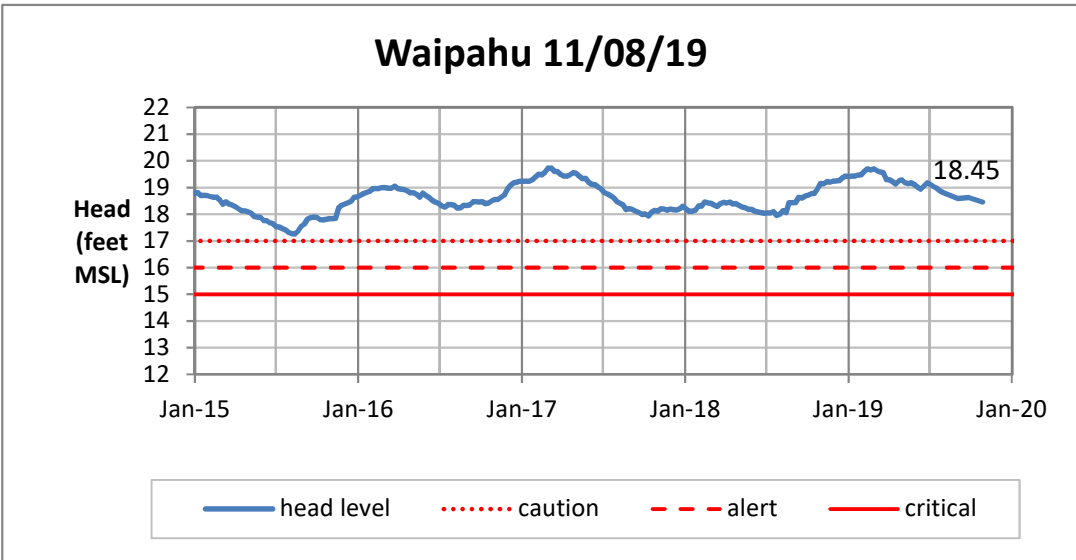

Weekly Head Report

Weekly Head Report

Weekly Head Report

Weekly Head Report

Weekly Head Report

HONOLULU WATERSHED AREA Rainfall Intake

Monthly Production