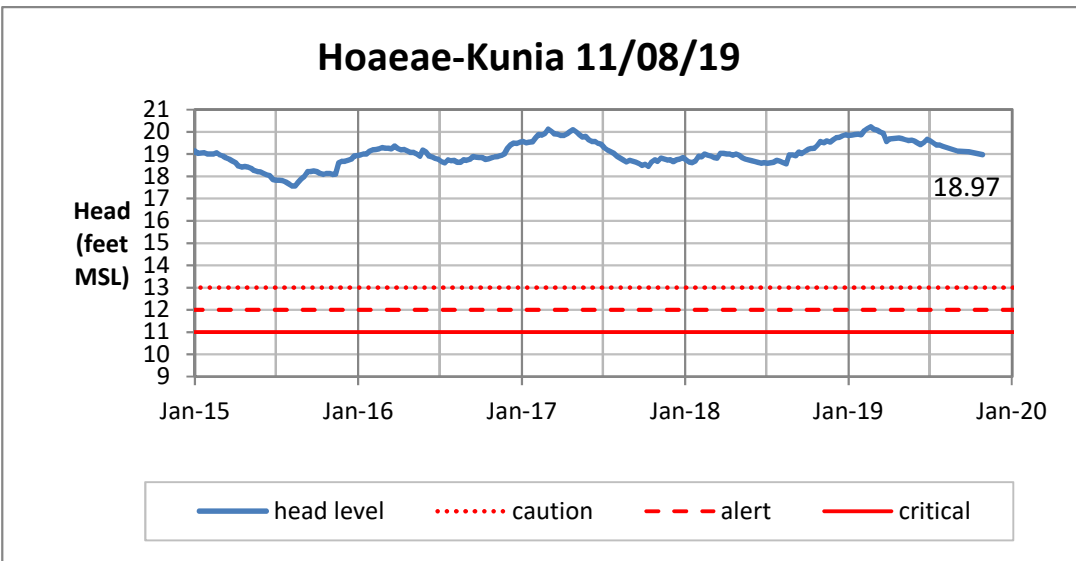

Weekly Head Report

Weekly Head Report

Weekly Head Report

Weekly Head Report

Weekly Head Report

HONOLULU WATERSHED AREA Rainfall Intake

Monthly Production