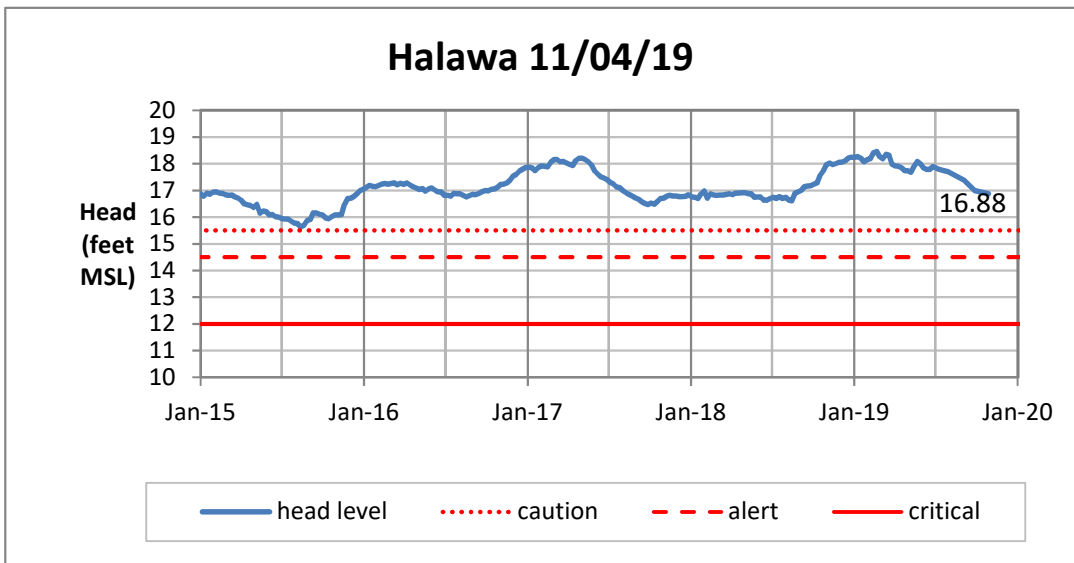

Weekly Head Report

Weekly Head Report

Weekly Head Report

Weekly Head Report

Weekly Head Report

HONOLULU WATERSHED AREA Rainfall Intake

Monthly Production