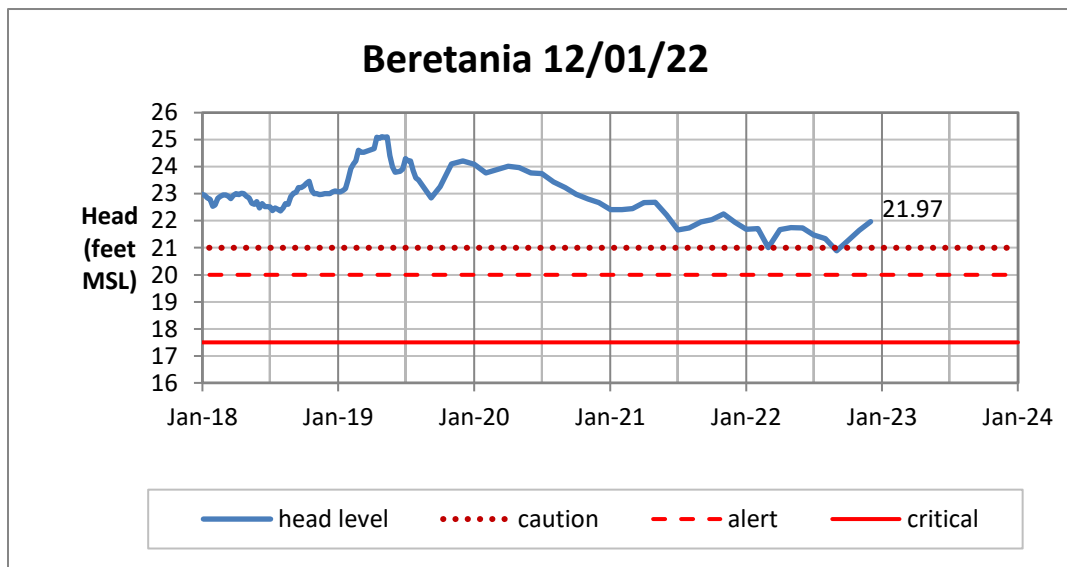

Head Report

Head Report

Head Report

Head Report

Head Report

HONOLULU WATERSHED AREA Rainfall Intake

Monthly Production