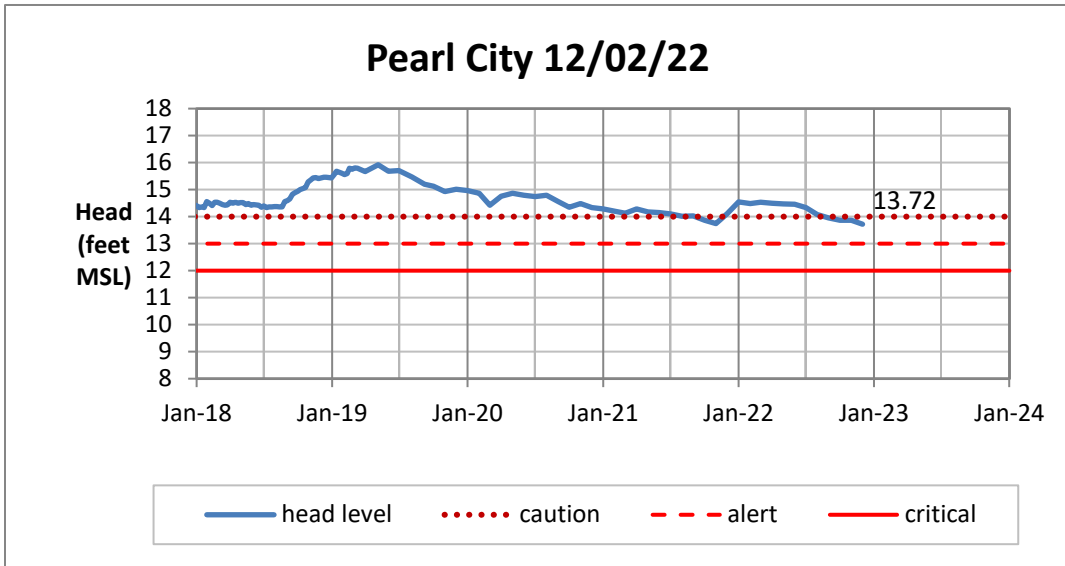

Head Report

Head Report

Head Report

Head Report

Head Report

HONOLULU WATERSHED AREA Rainfall Intake

Monthly Production