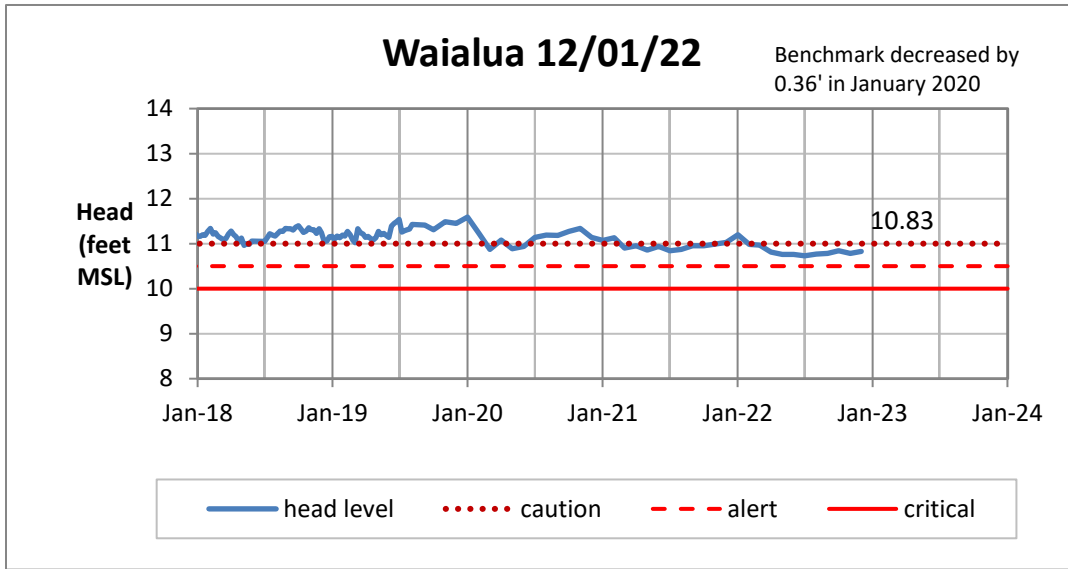

Head Report

Head Report

Head Report

Head Report

Head Report

HONOLULU WATERSHED AREA Rainfall Intake

Monthly Production