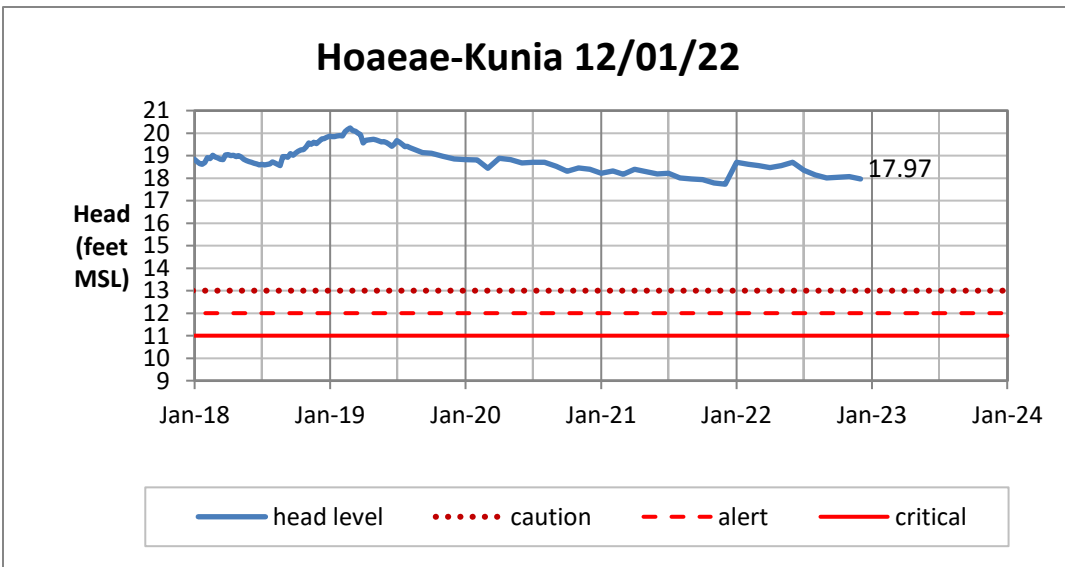

Head Report

Head Report

Head Report

Head Report

Head Report

HONOLULU WATERSHED AREA Rainfall Intake

Monthly Production