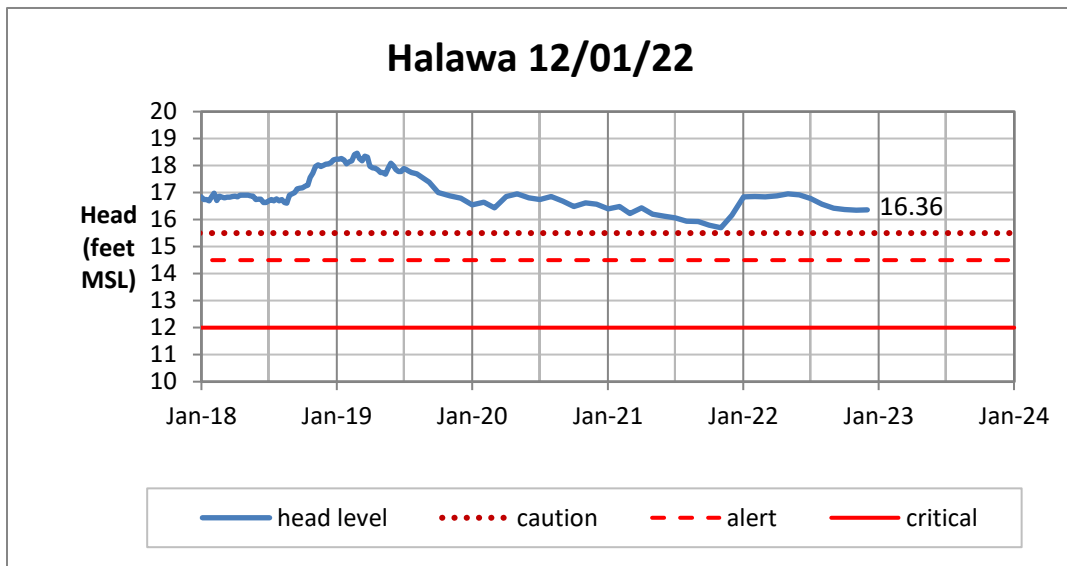

Head Report

Head Report

Head Report

Head Report

Head Report

HONOLULU WATERSHED AREA Rainfall Intake

Monthly Production