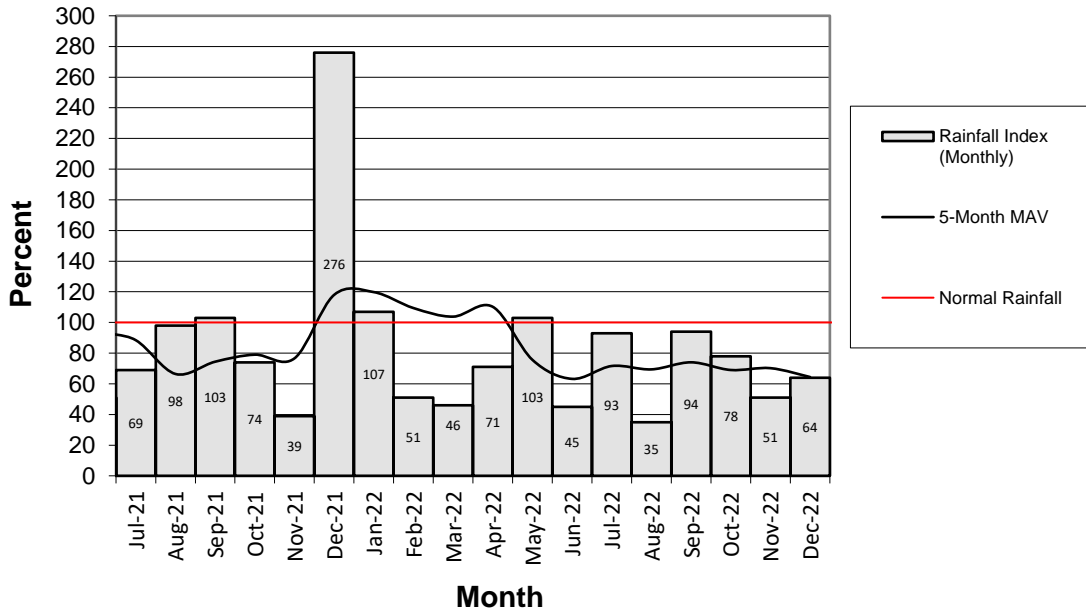

Head Report

Head Report

Head Report

Head Report

Head Report

HONOLULU WATERSHED AREA Rainfall Intake

Monthly Production