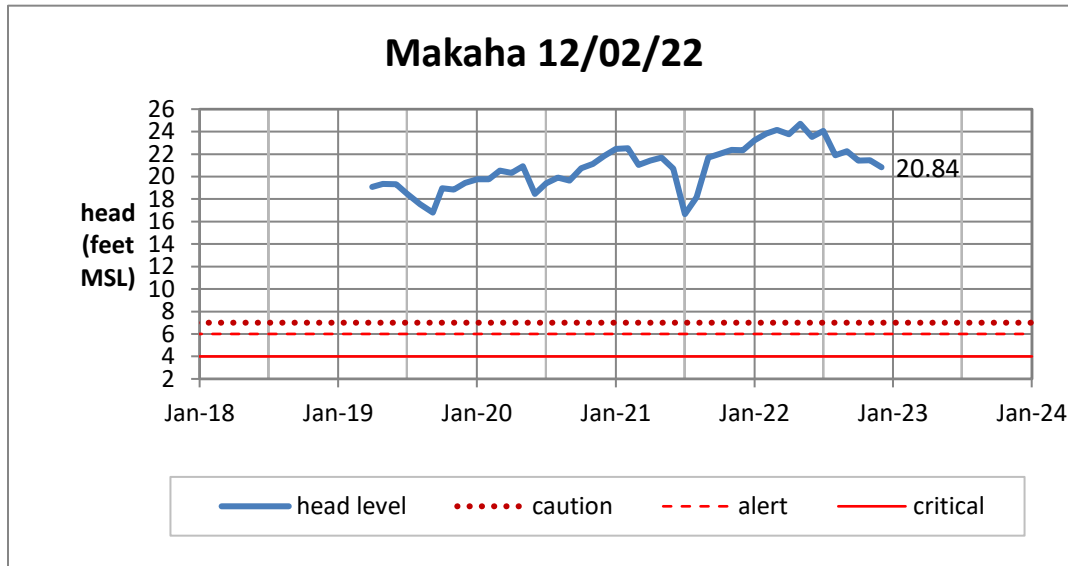

Head Report

Head Report

Head Report

Head Report

Head Report

HONOLULU WATERSHED AREA Rainfall Intake

Monthly Production