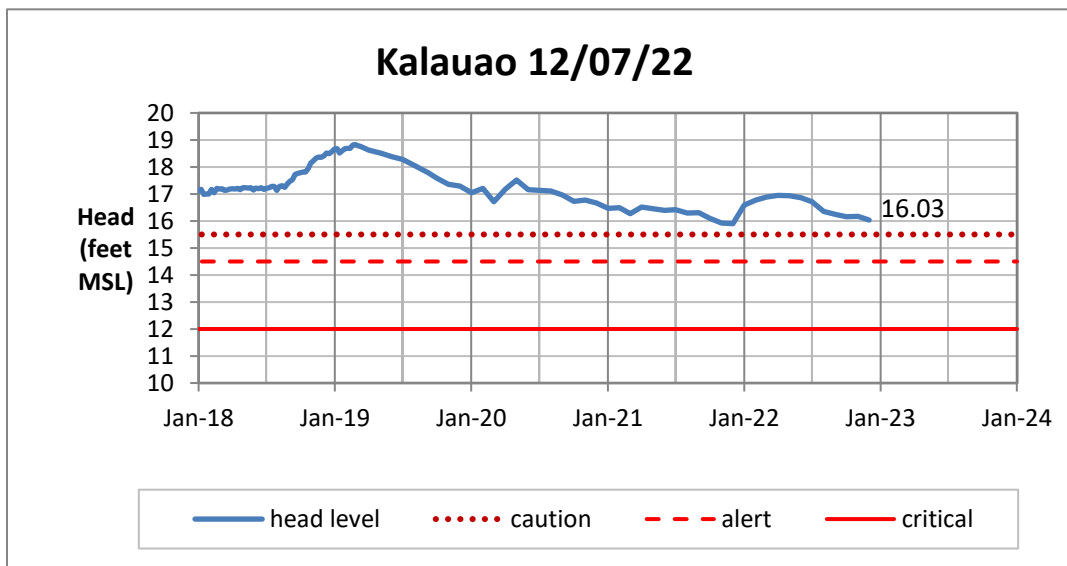

Head Report

Head Report

Head Report

Head Report

Head Report

HONOLULU WATERSHED AREA Rainfall Intake

Monthly Production