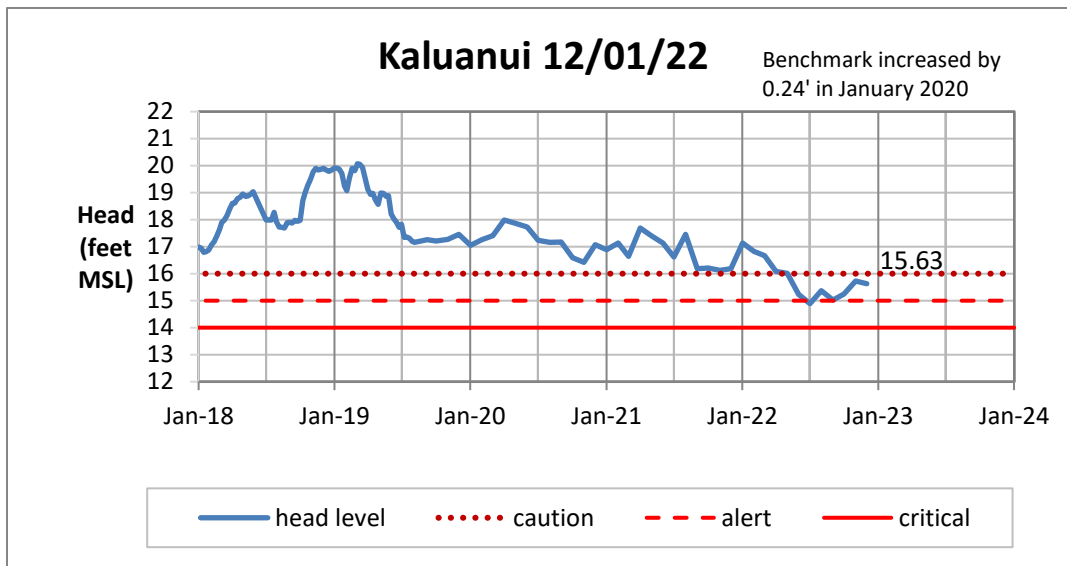

Head Report

Head Report

Head Report

Head Report

Head Report

HONOLULU WATERSHED AREA Rainfall Intake

Monthly Production