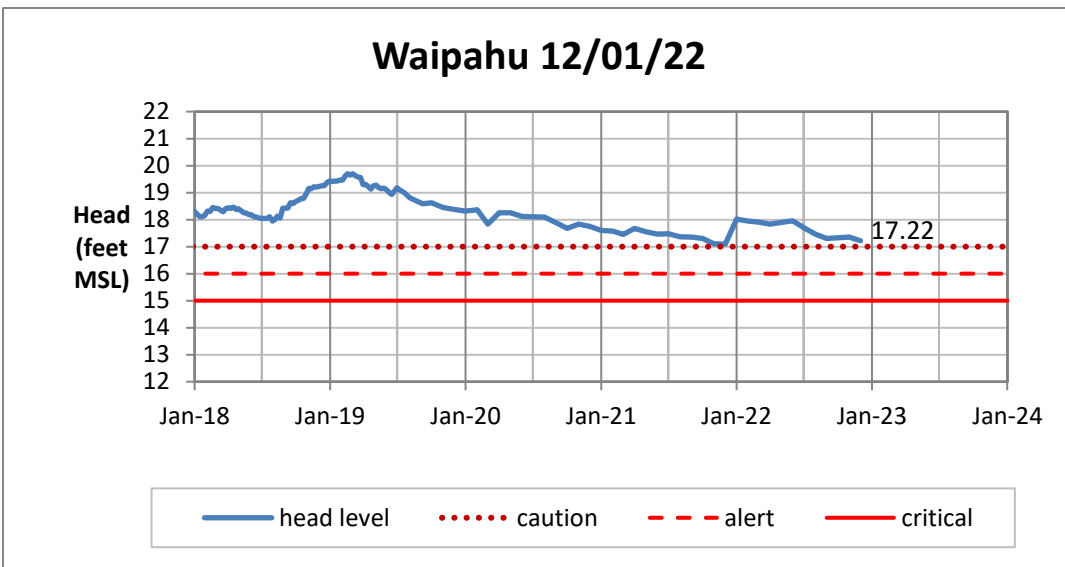

Head Report

Head Report

Head Report

Head Report

Head Report

HONOLULU WATERSHED AREA Rainfall Intake

Monthly Production