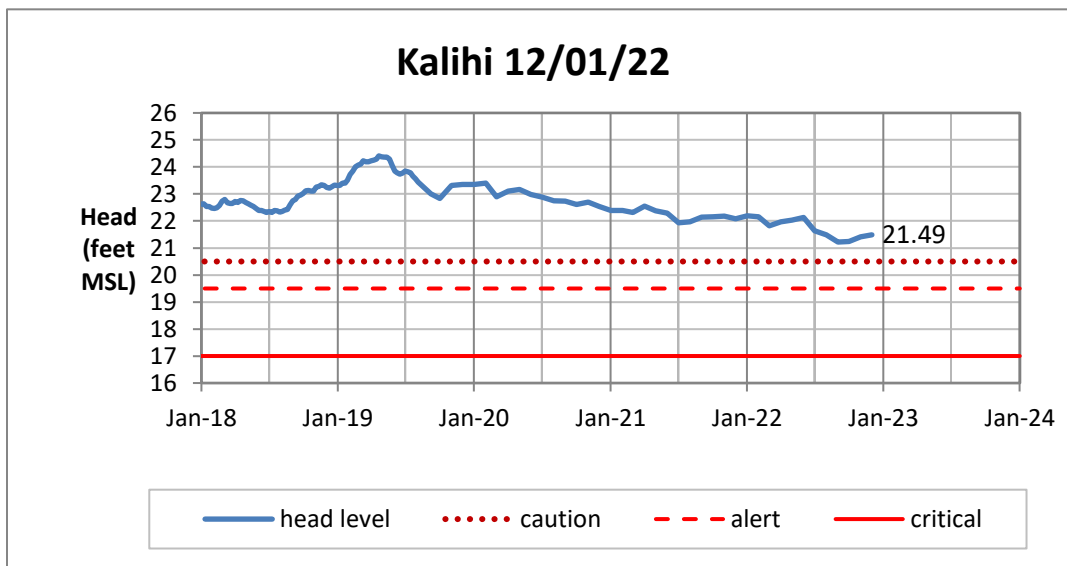

Head Report

Head Report

Head Report

Head Report

Head Report

HONOLULU WATERSHED AREA Rainfall Intake

Monthly Production