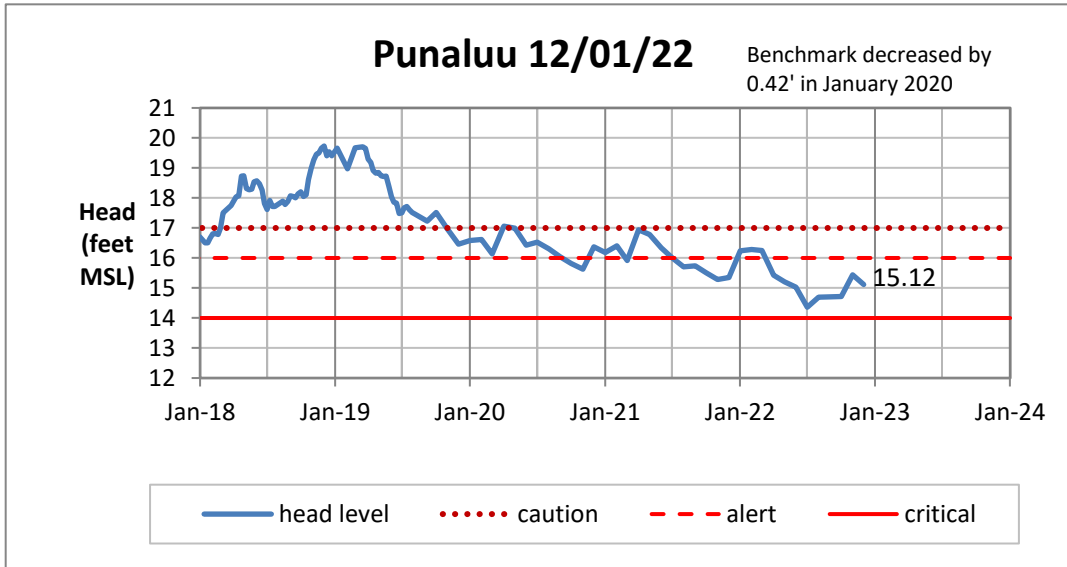

Head Report

Head Report

Head Report

Head Report

Head Report

HONOLULU WATERSHED AREA Rainfall Intake

Monthly Production