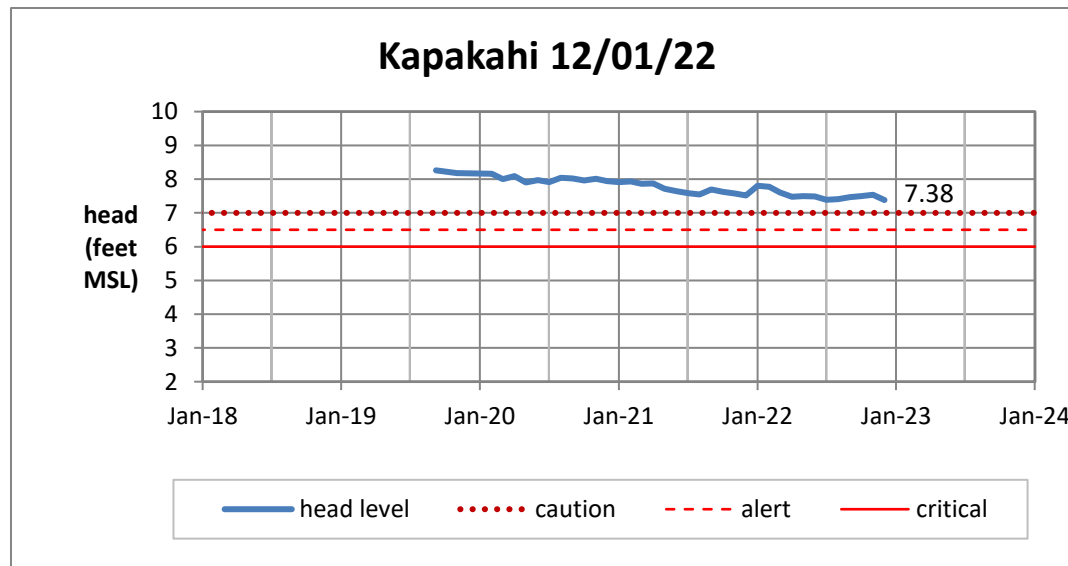

Head Report

Head Report

Head Report

Head Report

Head Report

HONOLULU WATERSHED AREA Rainfall Intake

Monthly Production