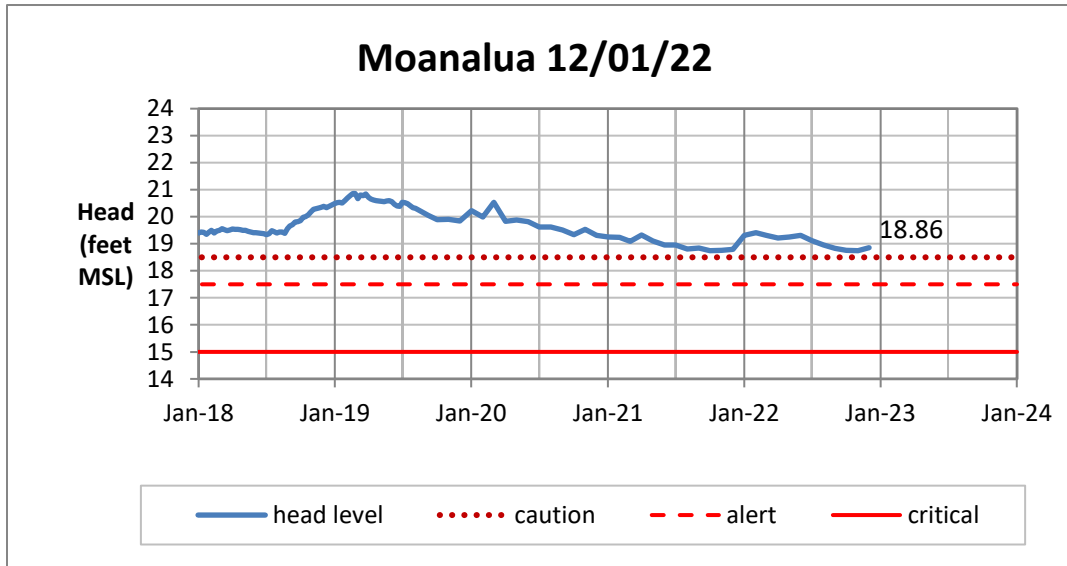

Head Report

Head Report

Head Report

Head Report

Head Report

HONOLULU WATERSHED AREA Rainfall Intake

Monthly Production