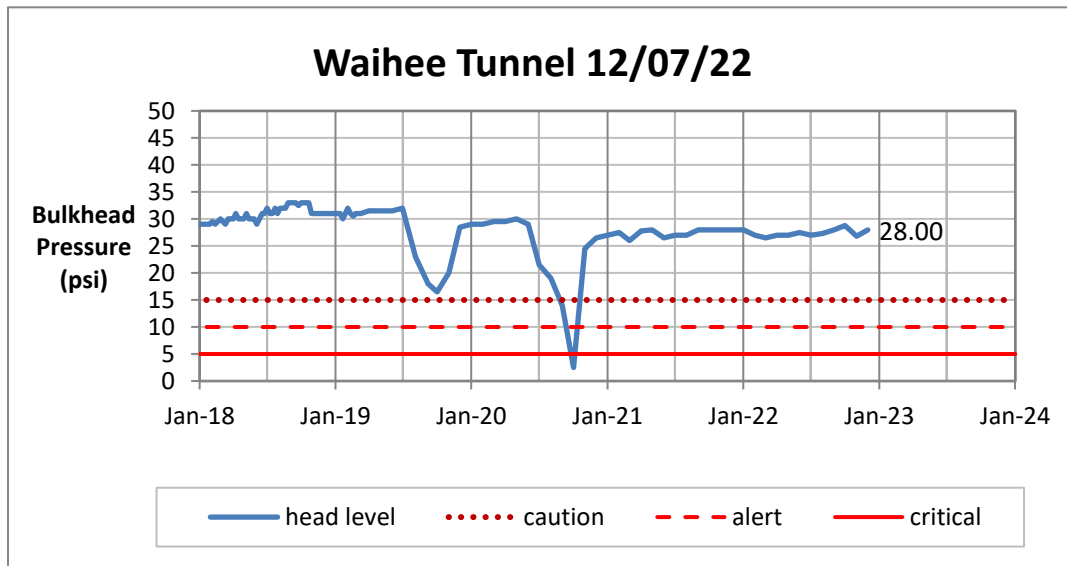

Head Report

Head Report

Head Report

Head Report

Head Report

HONOLULU WATERSHED AREA Rainfall Intake

Monthly Production