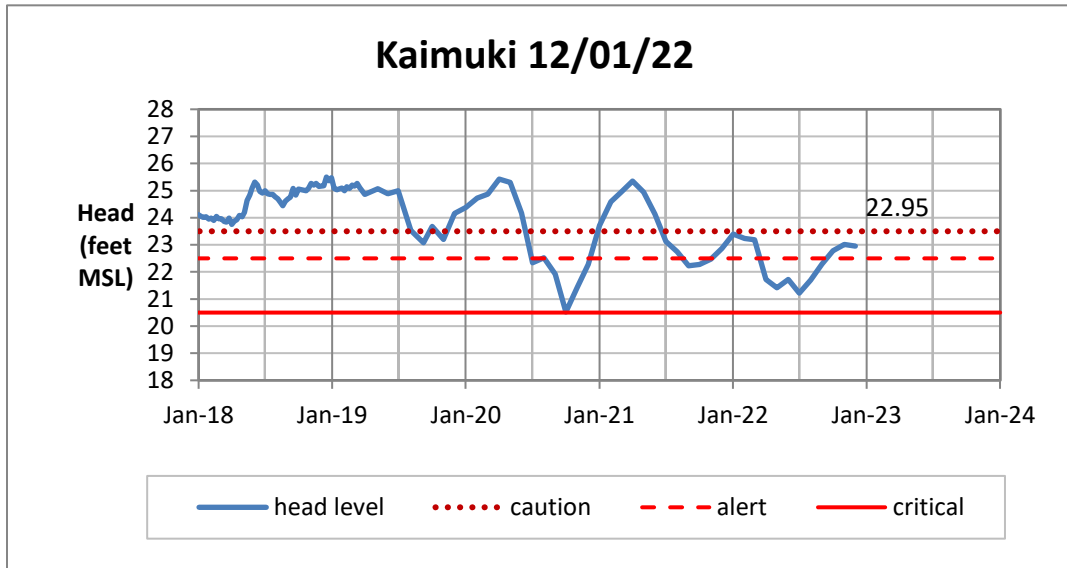

Head Report

Head Report

Head Report

Head Report

Head Report

HONOLULU WATERSHED AREA Rainfall Intake

Monthly Production